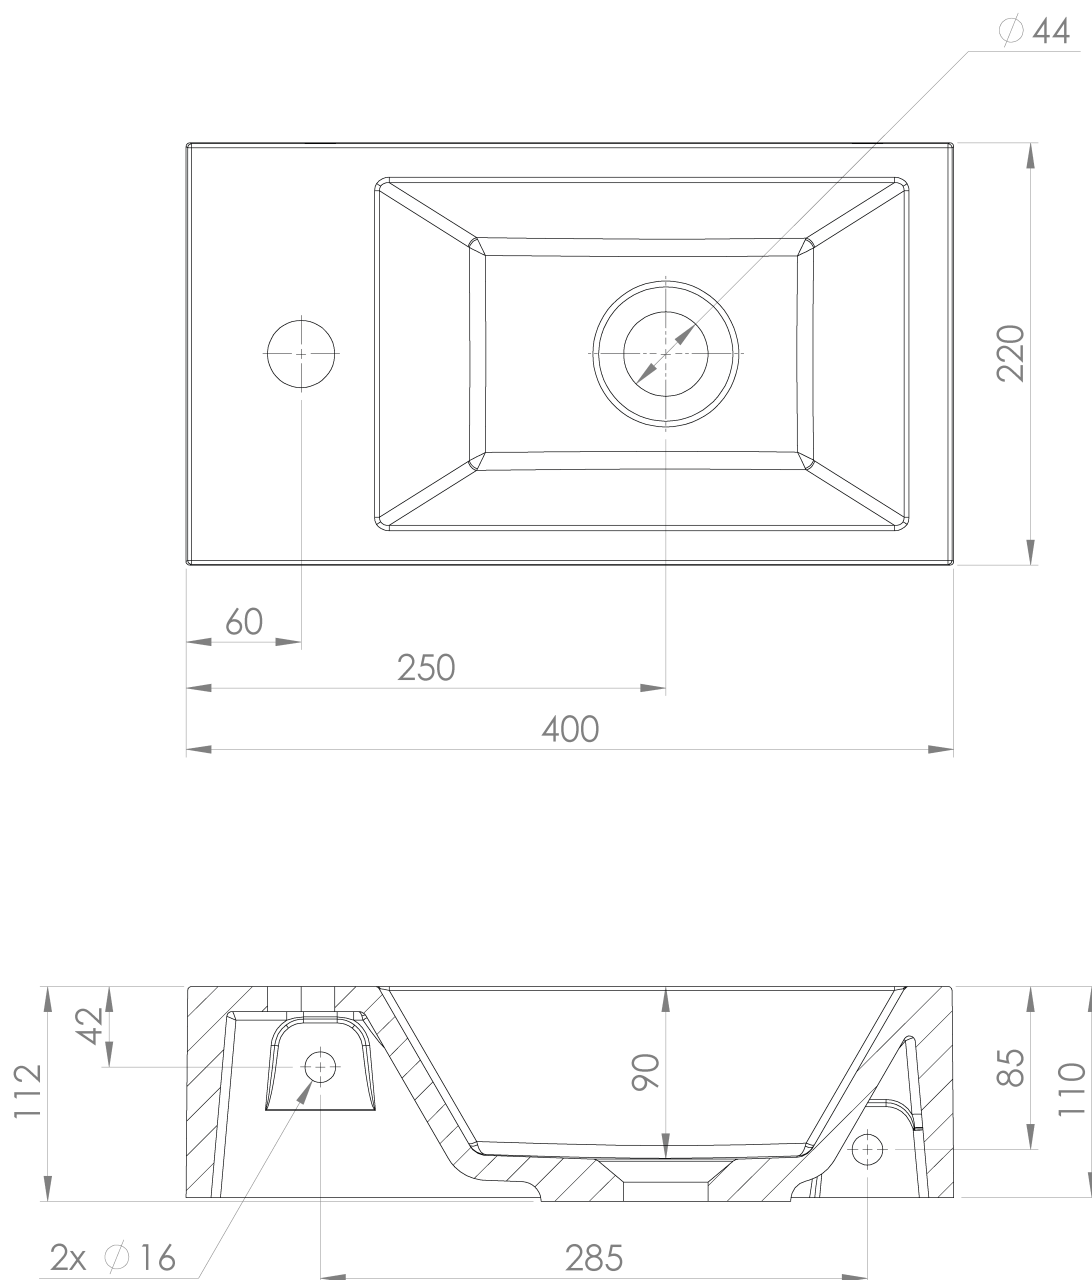

**AMAROK Cultured Marble Washbasin 40x22cm, left,
black matt**

Order code: AR400B

Basic information

Brand: Sapho
Series: SMALL

Size

Width: 400 mm
Height: 110 mm
Depth: 220 mm

Properties

Colour: Black
Material: Cast marble
Installation: Into furniture, Freestanding, Wall-hung -
Screws
Type of washbasin: Cloakroom basin
Tap hole: 1 tap hole
Overflow: No
Shape: Rectangle
Weight / Piece: 6.76 kg
Packaging: 1 Piece
Warranty: 2 years

Technical sheet

AMAROK Cultured Marble Washbasin 40x22cm, left,
black matt

 SAPHO