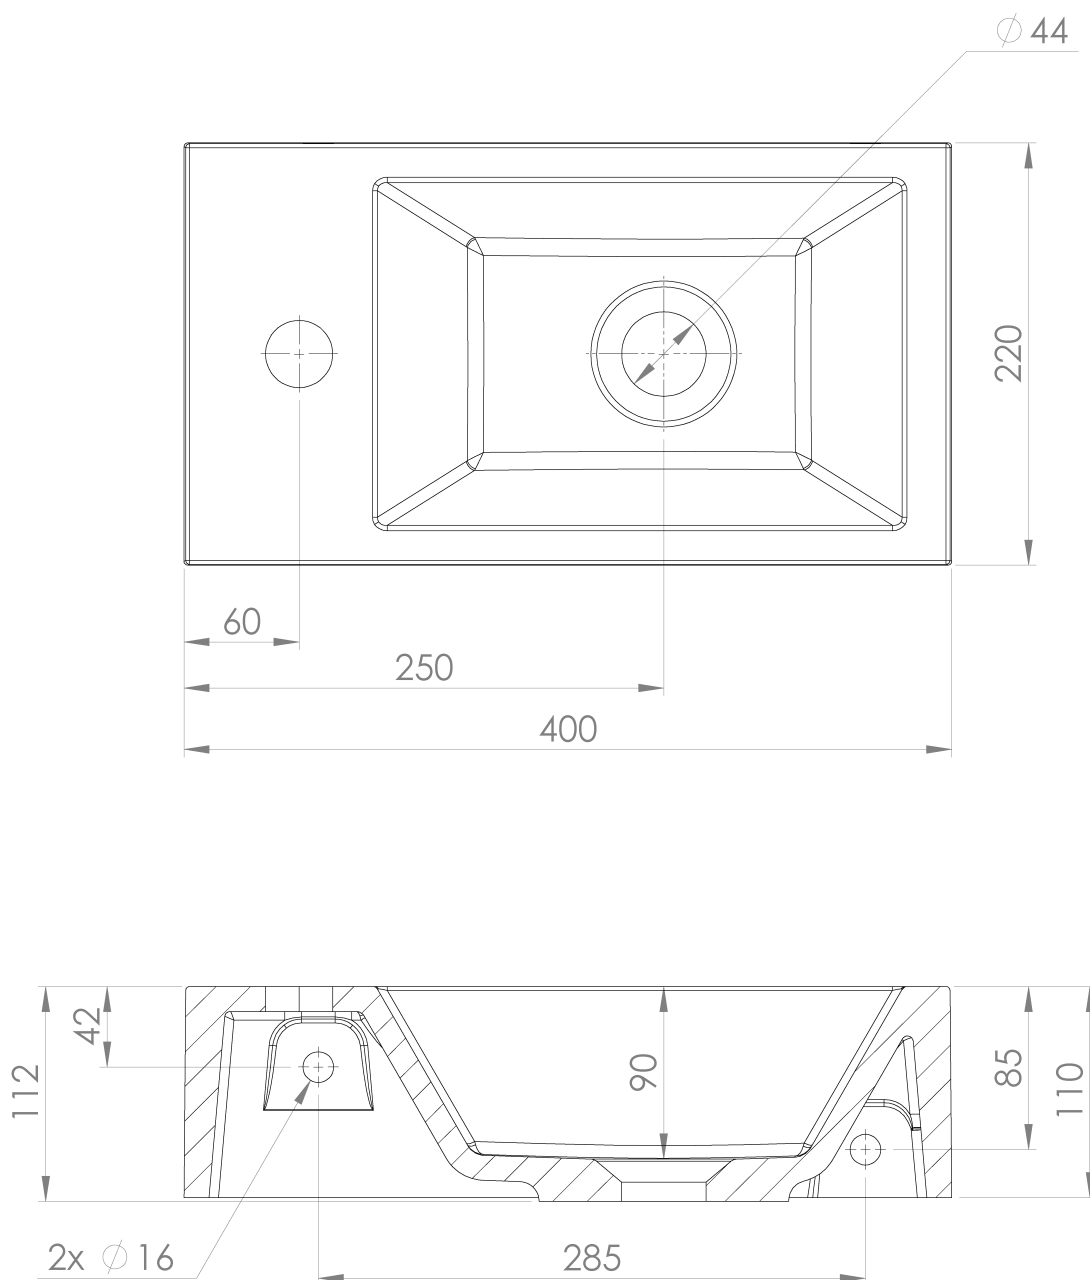

**AMAROK Cultured Marble Washbasin 40x22cm, left,
black matt**

Order code: AR400B

Basic information

Brand: Sapho
Series: SMALL

Size

Width: 400 mm
Height: 110 mm
Depth: 220 mm

Properties

Colour: Black
Material: Cast marble
Installation: Into furniture, Freestanding, Wall-hung -
Screws
Type of washbasin: Cloakroom basin
Tap hole: 1 tap hole
Overflow: No
Shape: Rectangle
Weight / Piece: 6.76 kg
Packaging: 1 Piece
Warranty: 2 years

Technical sheet

AMAROK Cultured Marble Washbasin 40x22cm, left,
black matt

 **SAPHO**