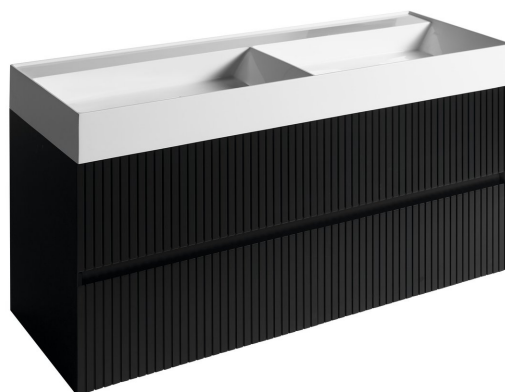

FILENA Vanity Unit 118x51,5x43cm, black matt strip

Order code: FID1212BS

Basic information

Brand: Sapho
Series: FILENA

Size

Width: 1180 mm
Height: 515 mm
Depth: 430 mm

Properties

Colour: Black
Material: MDF/veneer
Installation: Wall-Hung
Type of cabinet: Drawers
Type of washbasin: Double basin
Equipment: Silent and soft closing
Package does not contain: Washbasin
Weight / Piece: 27.0 kg
Packaging: 1 Piece
Warranty: 2 years

We recommend buy

2 Piece URBINO Space-saving washbasin siphon with Click Clack drain, 5/4" - 32mm, white (Order code: 151.133.0)

Technical sheet