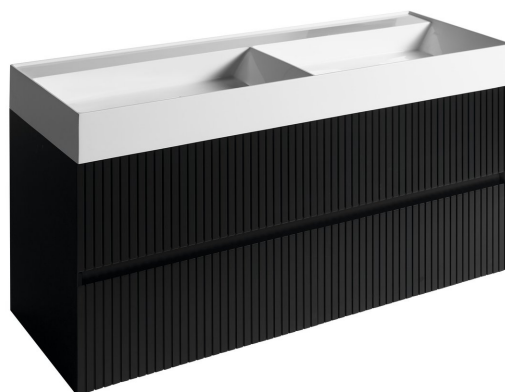

## FILENA Vanity Unit 118x51,5x43cm, black matt strip

Order code: FID1212BS

### Basic information

Brand: Sapho  
Series: FILENA

### Size

Width: 1180 mm  
Height: 515 mm  
Depth: 430 mm

### Properties

Colour: Black  
Material: MDF/veneer  
Installation: Wall-Hung  
Type of cabinet: Drawers  
Type of washbasin: Double basin  
Equipment: Silent and soft closing  
Package does not contain: Washbasin  
Weight / Piece: 27.0 kg  
Packaging: 1 Piece  
Warranty: 2 years