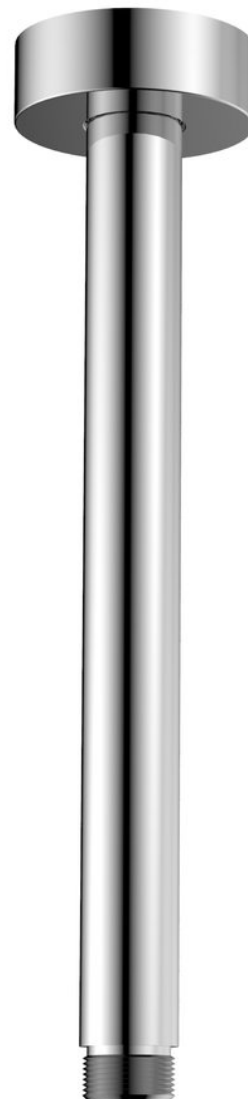

Ceiling shower spout, round, 200mm, chrome

Order code: 1205-05

Basic information

Brand: Sapho

Size

Length: 200 mm

Height: 200 mm

Properties

Colour: Chrome

Material: Brass

Shape: Circular

Installation: Overhead

Weight / Piece: 0.2 kg

Packaging: 1 Piece

Warranty: 2 years

Technical sheet