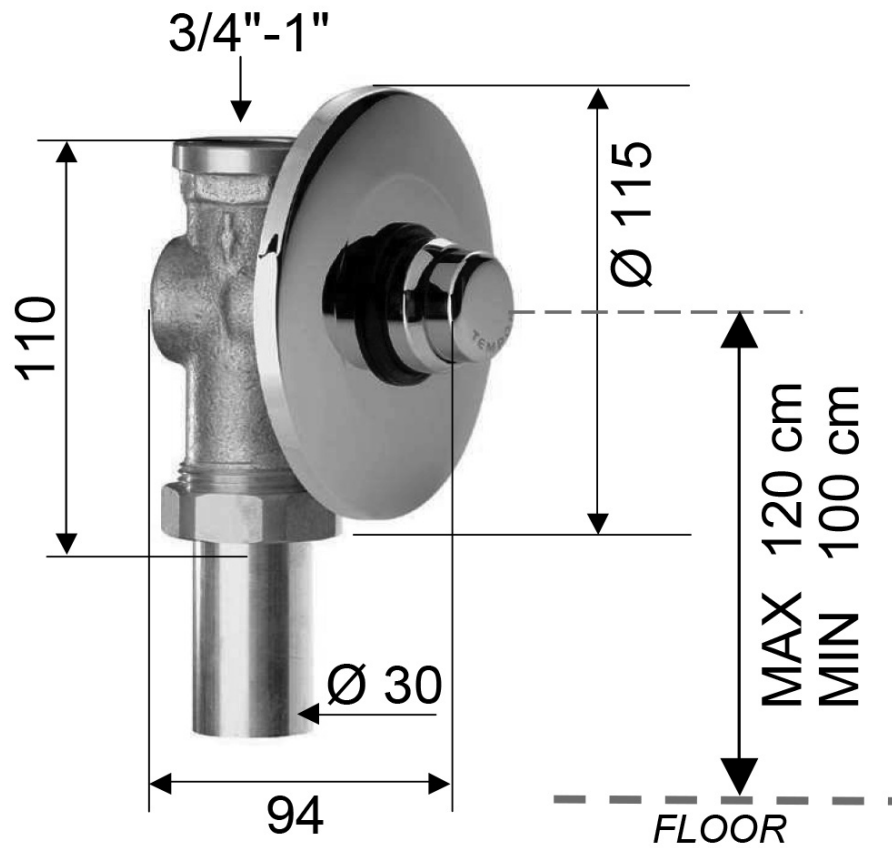

Toilet Concealed Push Button Tap, chrome

Order code: TEM401

Basic information

Brand: Sapho

Size

Diameter: 115 mm

Width: 115 mm

Height: 115 mm

Properties

Colour: Chrome

Material: Brass

Shape: Circular

Installation: Concealed

Type of control: Valves

Weight / Piece: 1.05 kg

Packaging: 1 Piece

Warranty: 2 years

Technical sheet

OPENING 6/8 s