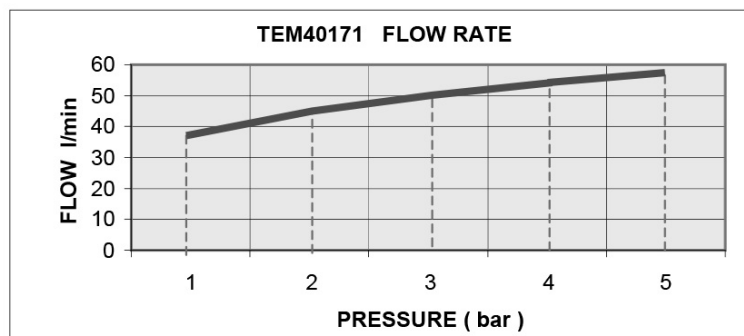

Toilet Concealed Push Button Tap, chrome

Order code: TEM401

Basic information

Brand: Sapho

Size

Diameter: 115 mm

Width: 115 mm

Height: 115 mm

Properties

Colour: Chrome

Material: Brass

Shape: Circular

Installation: Concealed

Type of control: Valves

Weight / Piece: 1.05 kg

Packaging: 1 Piece

Warranty: 2 years

Technical sheet

OPENING 6/8 s