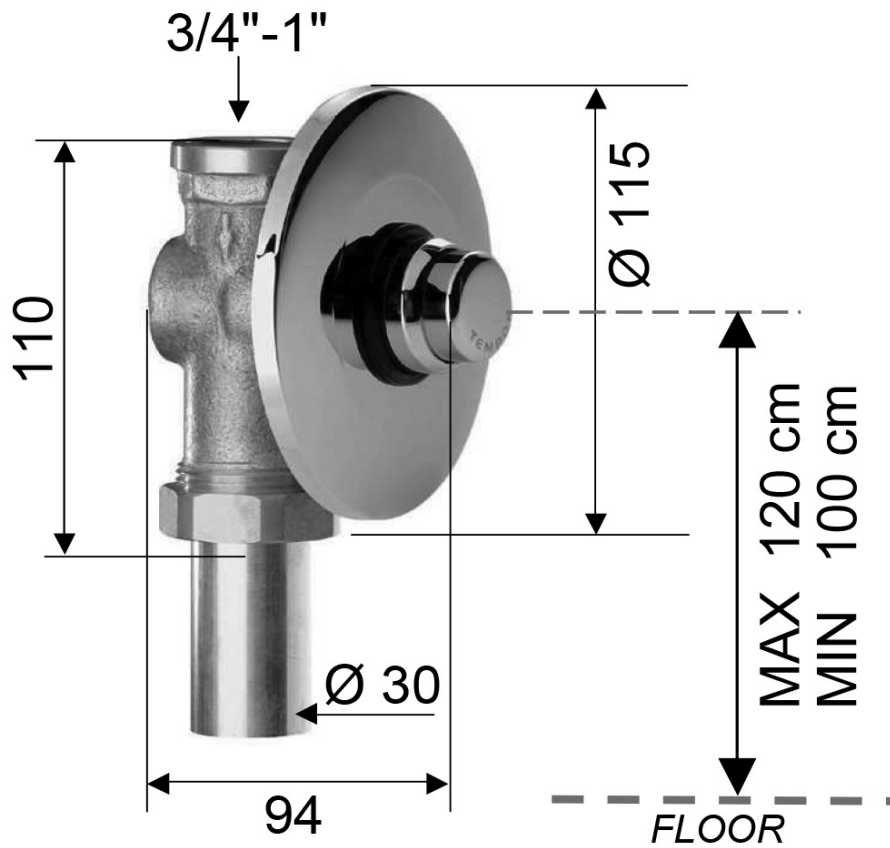

Toilet Concealed Push Button Tap, chrome

Order code: TEM401

Basic information

Brand: Sapho

Size

Diameter: 115 mm

Width: 115 mm

Height: 115 mm

Properties

Colour: Chrome

Material: Brass

Shape: Circular

Installation: Concealed

Type of control: Valves

Weight / Piece: 1.05 kg

Packaging: 1 Piece

Warranty: 2 years

Technical sheet

OPENING 6/8 s