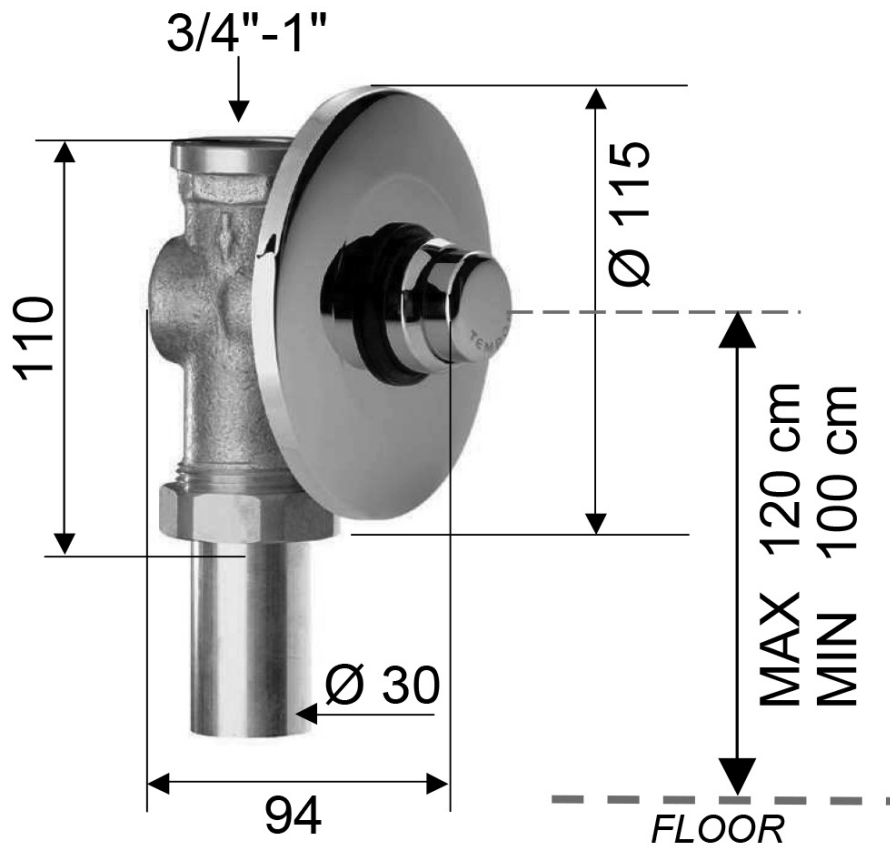

## Toilet Concealed Push Button Tap, chrome

**Order code:** TEM401

### Size

**Diameter:** 115 mm

**Width:** 115 mm

**Height:** 115 mm

### Properties

**Colour:** Chrome

**Material:** Brass

**Shape:** Circular

**Installation:** Concealed

**Type of control:** Valves

**Weight / Piece:** 1.05 kg

**Packaging:** 1 Piece

**Warranty:** 2 years

Technical sheet

OPENING 6/8 s