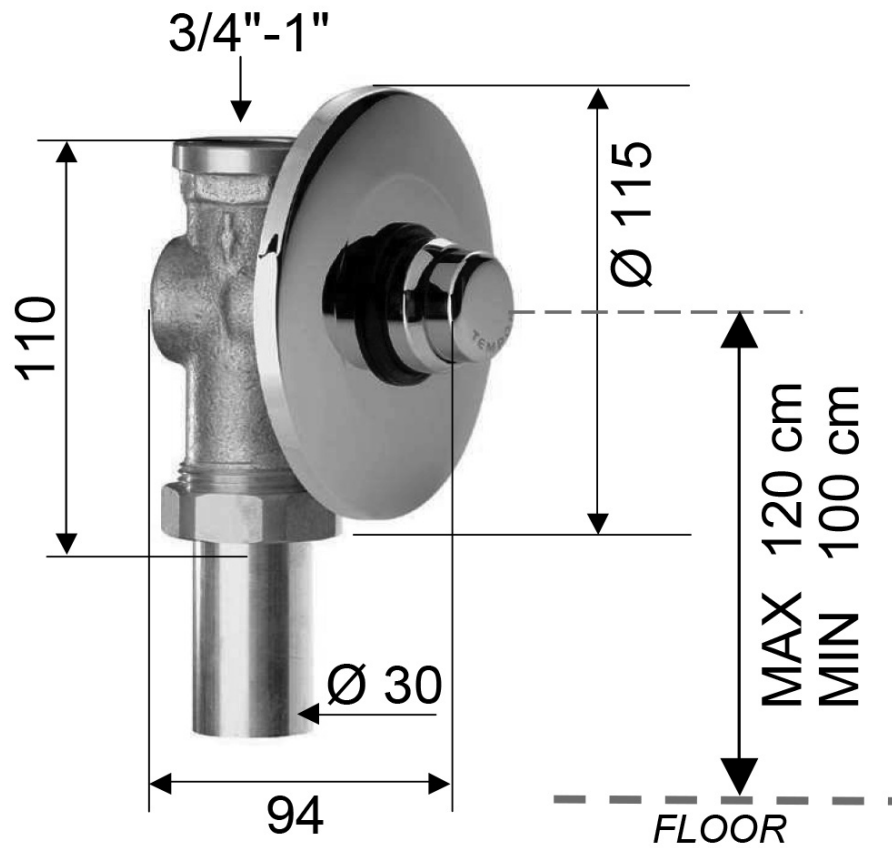

## Toilet Concealed Push Button Tap, chrome

**Order code:** TEM401

### Size

**Diameter:** 115 mm

**Width:** 115 mm

**Height:** 115 mm

### Properties

**Colour:** Chrome

**Material:** Brass

**Shape:** Circular

**Installation:** Concealed

**Type of control:** Valves

**Weight / Piece:** 1.05 kg

**Packaging:** 1 Piece

**Warranty:** 2 years

Technical sheet

OPENING 6/8 s