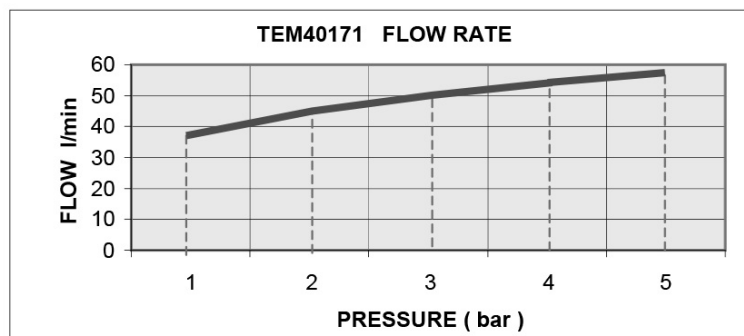

### Size

**Diameter:** 115 mm

**Width:** 115 mm

**Height:** 115 mm

### Properties

**Colour:** Chrome

**Material:** Brass

**Shape:** Circular

**Installation:** Concealed

**Type of control:** Valves

**Weight / Piece:** 1.05 kg

**Packaging:** 1 Piece

**Warranty:** 2 years

Technical sheet

OPENING 6/8 s