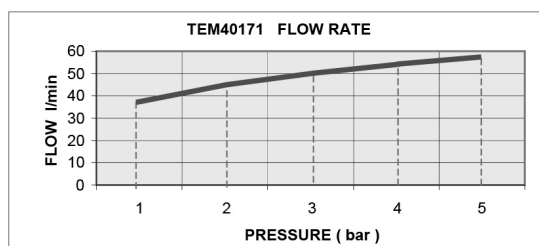

Toilet Concealed Push Button Tap, chrome

Order code: TEM401

Size

Diameter: 115 mm
 Width: 115 mm
 Height: 115 mm

Properties

Colour: Chrome
 Material: Brass
 Warranty: 2 years

Technical sheet

OPENING 6/8 s