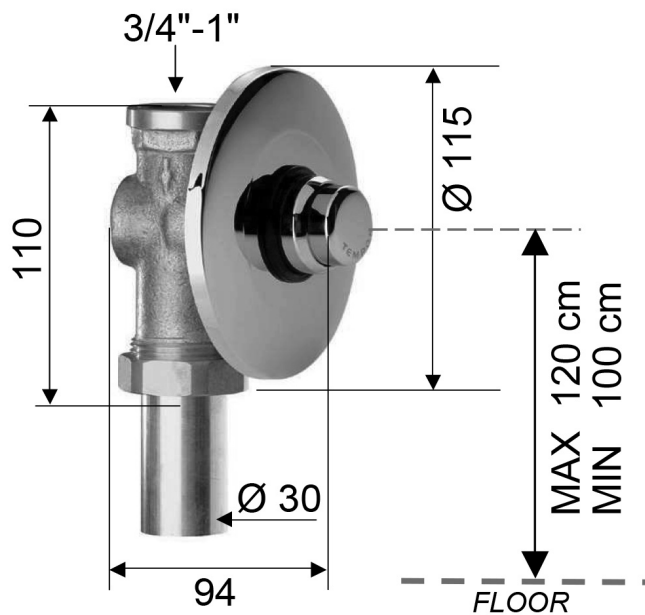

Toilet Concealed Push Button Tap, chrome

Order code: TEM401

Size

Diameter: 115 mm
 Width: 115 mm
 Height: 115 mm

Properties

Colour: Chrome
 Material: Brass
 Warranty: 2 years

Technical sheet

OPENING 6/8 s