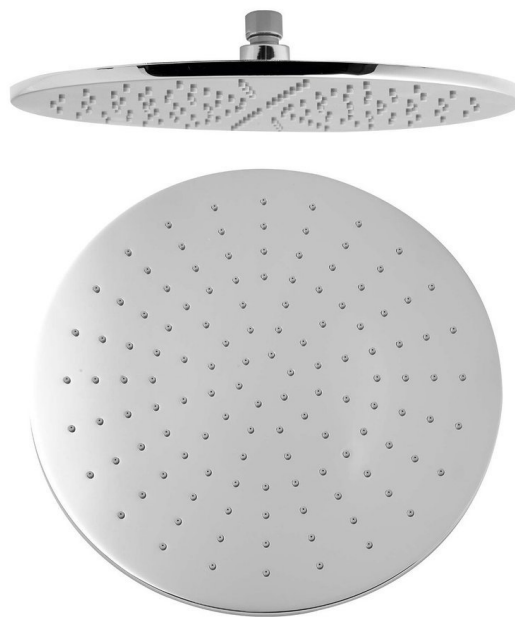

Head shower, dia 300mm, chrome

Order code: 1203-03

Basic information

Brand: Sapho

Size

Diameter: 300 mm

Height: 7 mm

Properties

Colour: Chrome

Material: Brass

Shape: Circular

Installation: 1 outlet

Shower functions: Rain

Equipment: AntiCalc

Weight / Piece: 2.44 kg

Packaging: 1 Piece

Warranty: 2 years