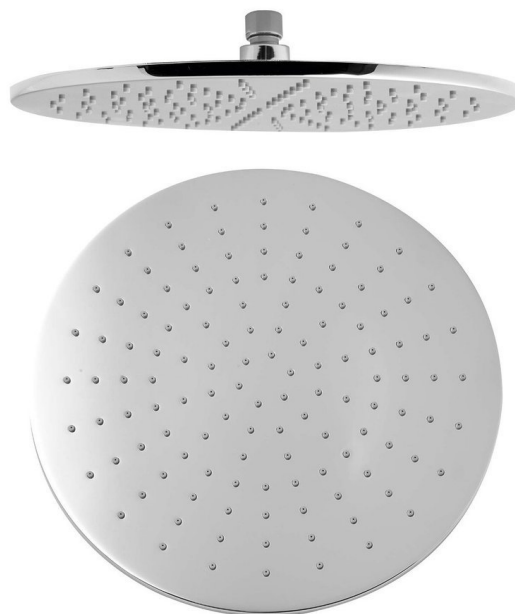

Head shower, dia 300mm, chrome

Order code: 1203-03

Basic information

Brand: Sapho

Size

Diameter: 300 mm

Height: 7 mm

Properties

Colour: Chrome

Material: Brass

Shape: Circular

Installation: 1 outlet

Shower functions: Rain

Equipment: AntiCalc

Weight / Piece: 2.44 kg

Packaging: 1 Piece

Warranty: 2 years