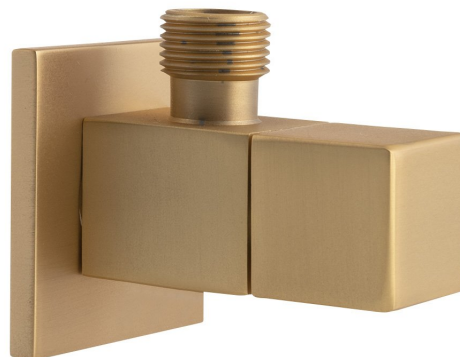

Angle Valve with rosette, square, 1/2" x 3/8", gold matt

Order code: SL219

Basic information

Brand: Sapho

Properties

Colour: Gold matt
Material: Brass
Thread size: 1/2"x3/8"
Equipment: Without filter
Weight / Piece: 0.16 kg
Packaging: 1 Piece
Warranty: 2 years