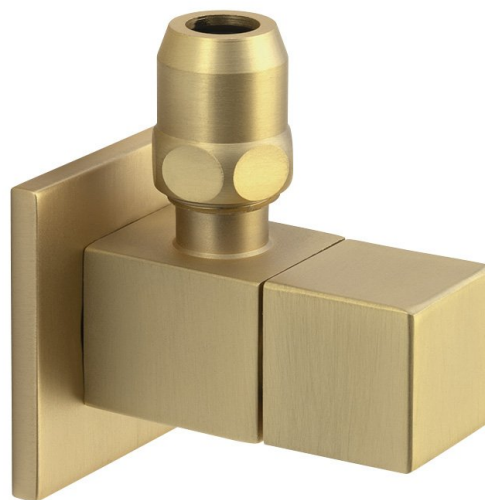

Angle Valve with rosette, square, 1/2" x 3/8", gold matt

Order code: SL219

Basic information

Brand: Sapho

Properties

Colour: Gold matt
Material: Brass
Thread size: 1/2"x3/8"
Equipment: Without filter
Weight / Piece: 0.16 kg
Packaging: 1 Piece
Warranty: 2 years