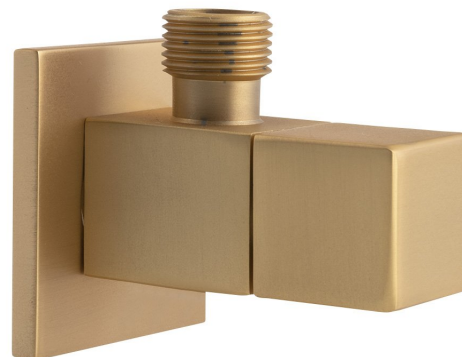

Angle Valve with rosette, square, 1/2" x 3/8", gold matt

Order code: SL219

Basic information

Brand: Sapho

Properties

Colour: Gold matt
Material: Brass
Thread size: 1/2"x3/8"
Equipment: Without filter
Weight / Piece: 0.16 kg
Packaging: 1 Piece
Warranty: 2 years