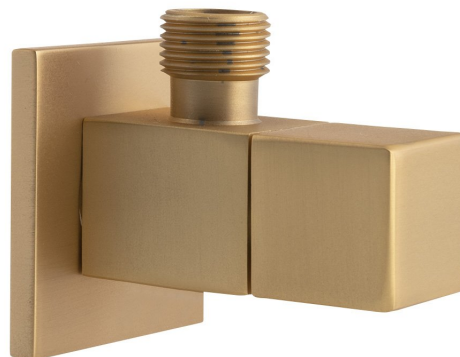

## Angle Valve with rosette, square, 1/2" x 3/8", gold matt

**Order code:** SL219

### Basic information

**Brand:** Sapho

### Properties

**Colour:** Gold matt  
**Material:** Brass  
**Thread size:** 1/2"x3/8"  
**Equipment:** Without filter  
**Weight / Piece:** 0.16 kg  
**Packaging:** 1 Piece  
**Warranty:** 2 years

Technical sheet