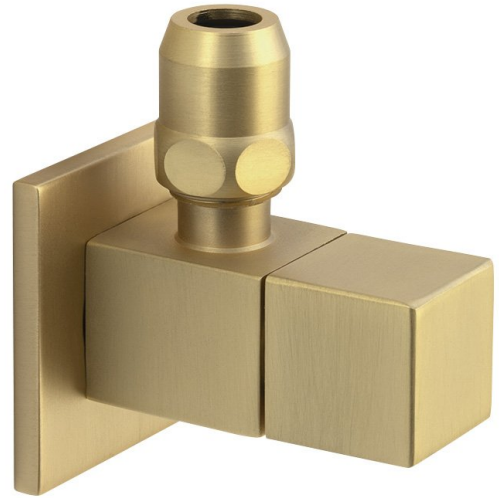

Corner valve with nut, square, 1/2"x 3/8" ,, gold matt

Order code: SL219

Properties

Colour: Gold matt

Material: Brass

Warranty: 2 years

Technical sheet