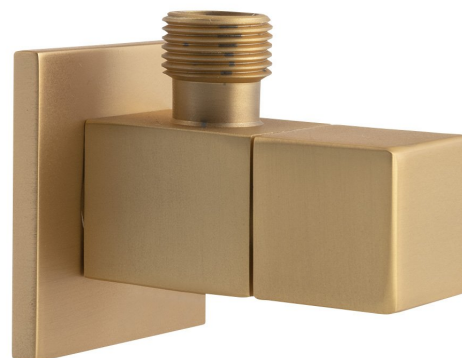

Angle Valve with rosette, square, 1/2" x 3/8", gold matt

Order code: SL219

Properties

Colour: Gold matt

Material: Brass

Warranty: 2 years

Technical sheet