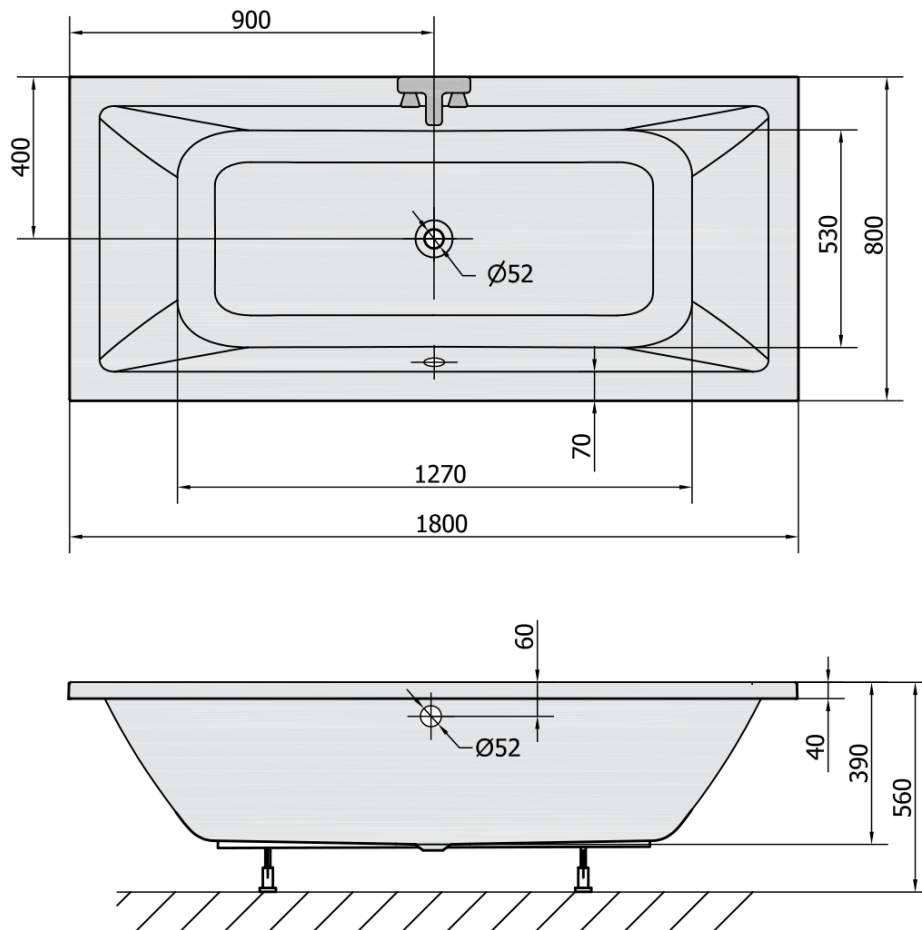

KRYSTA Rectangular Bath 180x80x39cm, gray

Order code: 71710.30

Basic information

Brand: Polysan

Size

Length: 1800 mm

Width: 800 mm

Height: 390 mm

Volume: 249 l

Properties

Colour: Grey

Material: Acrylate

Shape: Rectangular

Installation: Built-in

Waste diameter: 52 mm

Properties: Bilateral, Edge height 40 mm (Standard)

Package does not contain: Pop Up Bath Waste

Weight / Piece: 20.0 kg

Packaging: 1 Piece

Warranty: 10 years

We recommend buy

1 Piece Bath Trap 6/4", height: 42mm, DN40 (Order code: 71712)

1 Piece Sound insulation bath tape, 3m (Order code: 93400)

1 Piece Bath Support Legs for Acrylic Bath Polysan, 51,5cm, Pair (Order code: PO60-60)

1 Piece Pop Up Bath Waste (L) 775mm, Plug 72mm, Chrome (Order code: 71681)

Technical sheet

VOLUME 249L