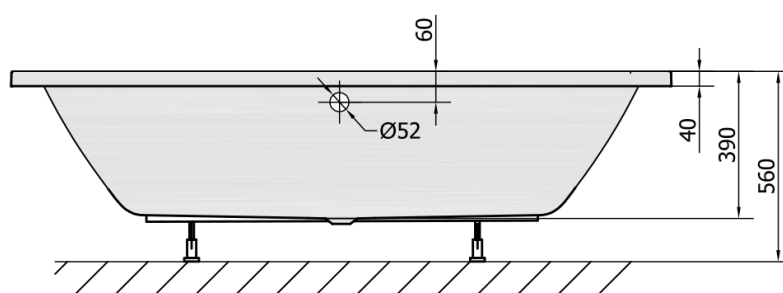

KRYSTA Rectangular Bath 180x80x39cm, gray

Order code: 71710.30

Size

Length: 1800 mm
 Width: 800 mm
 Height: 390 mm
 Volume: 249 l

Properties

Colour: Grey
 Material: Acrylate
 Warranty: 10 years

Technical sheet

VOLUME 249L