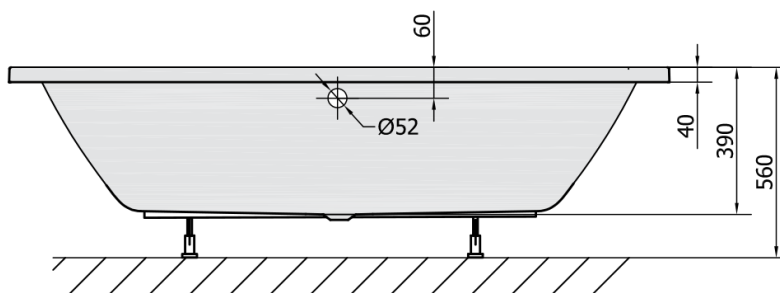

## KRYSTA Rectangular Bath 180x80x39cm, gray

Order code: 71710.30

### Size

Length: 1800 mm  
 Width: 800 mm  
 Height: 390 mm  
 Volume: 249 l

### Technical sheet

VOLUME 249L