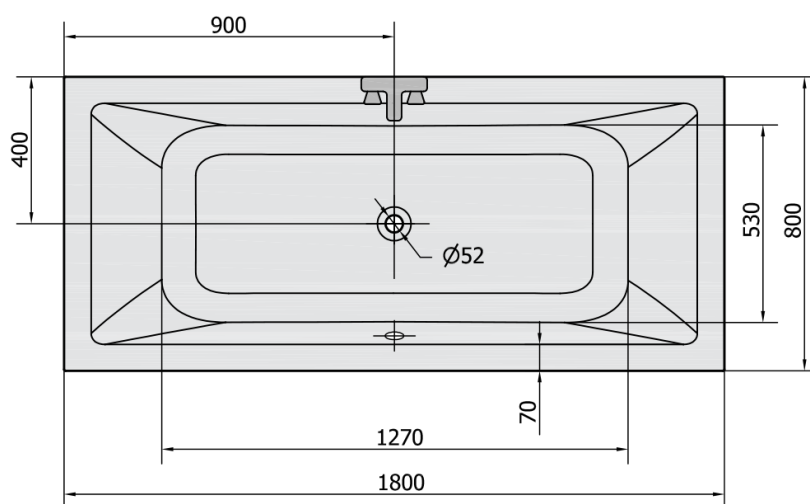

KRYSTA Rectangular Bath 180x80x39cm, gray

Order code: 71710.30

Size

Length: 1800 mm
 Width: 800 mm
 Height: 390 mm
 Volume: 249 l

Properties

Colour: Grey
 Material: Acrylate
 Warranty: 10 years

Technical sheet

VOLUME 249L