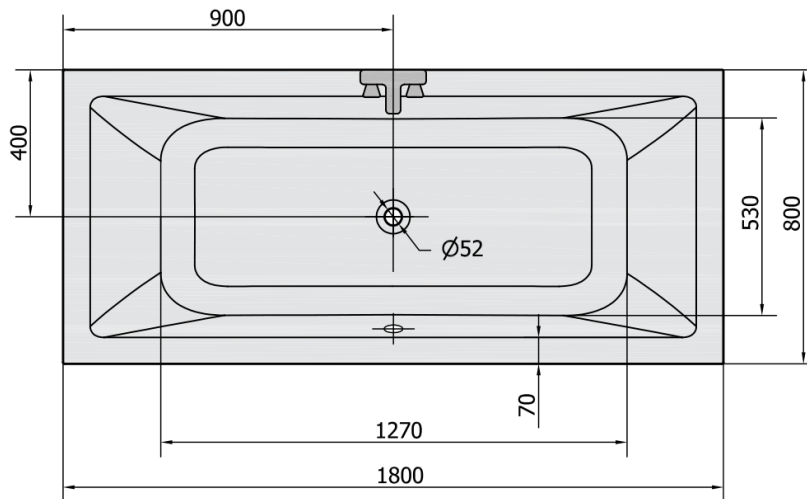

## KRYSTA Rectangular Bath 180x80x39cm, gray

Order code: 71710.30

### Size

Length: 1800 mm  
 Width: 800 mm  
 Height: 390 mm  
 Volume: 249 l

### Technical sheet

VOLUME 249L