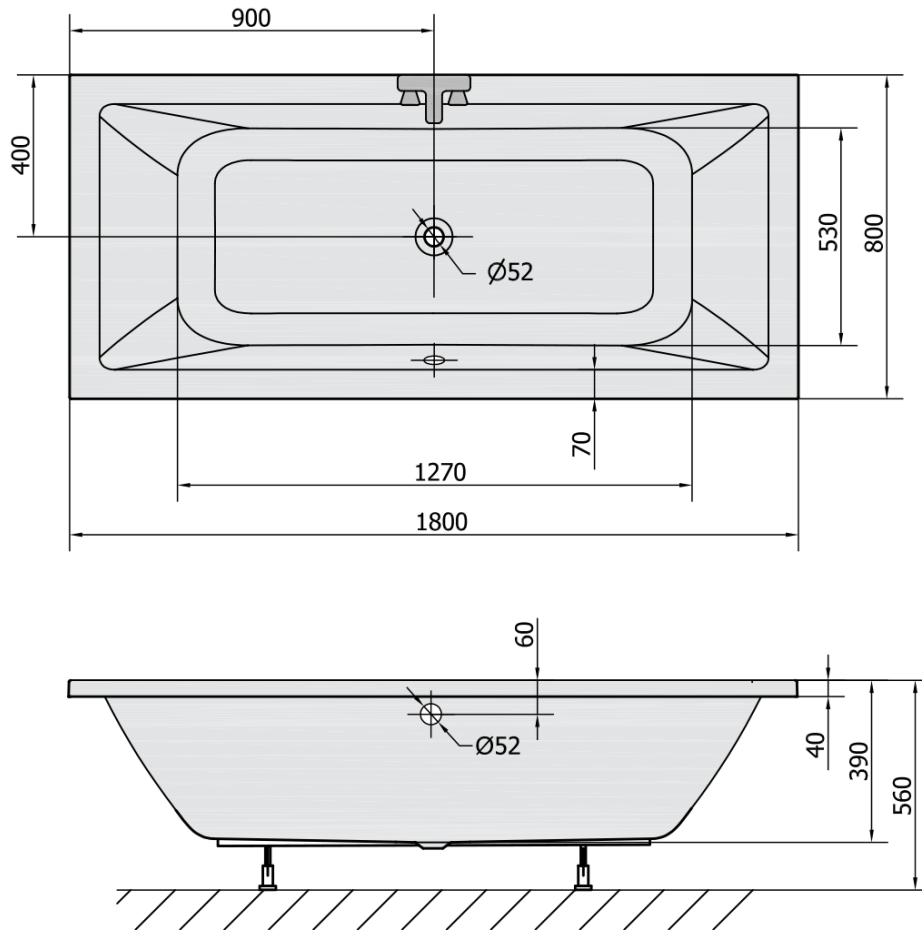

Order code: 71710.21

Basic information

Brand: Polysan

Size

Length: 1800 mm

Width: 800 mm

Height: 390 mm

Volume: 249 l

Properties

Colour: Black matt

Material: Acrylate

Shape: Rectangular

Installation: Built-in

Waste diameter: 52 mm

Properties: Bilateral, Edge height 40 mm (Standard)

Package does not contain: Pop Up Bath Waste

Weight / Piece: 20.0 kg

Packaging: 1 Piece

Warranty: 10 years

We recommend buy

1 Piece Bath Trap 6/4", height: 42mm, DN40 (Order code: 71712)

1 Piece Sound insulation bath tape, 3m (Order code: 93400)

1 Piece Bath Support Legs for Acrylic Bath Polysan, 51,5cm, Pair (Order code: PO60-60)

1 Piece Pop Up Bath Waste (L) 775mm, Plug 72mm, Chrome (Order code: 71681)

Technical sheet

VOLUME 249L