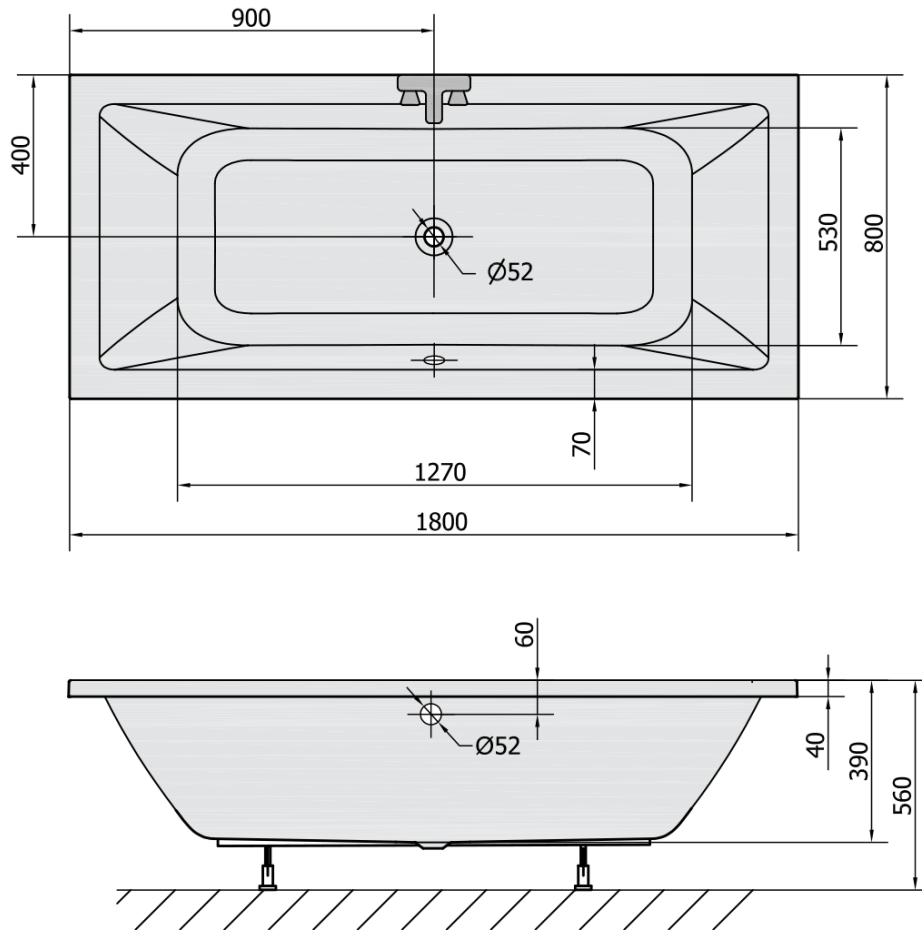

## Size

**Length:** 1800 mm

**Width:** 800 mm

**Height:** 390 mm

**Volume:** 249 l

## Properties

**Colour:** White matt

**Material:** Acrylate

**Shape:** Rectangular

**Installation:** Built-in

**Waste diameter:** 52 mm

**Properties:** Bilateral, Edge height 40 mm (Standard)

**Package does not contain:** Pop Up Bath Waste

## We recommend buy

1 Piece Bath Trap 6/4", height: 42mm, DN40 (Order code: 71712)

1 Piece Sound insulation bath tape, 3m (Order code: 93400)

1 Piece Bath Support Legs for Acrylic Bath Polysan, 51,5cm, Pair (Order code: PO60-60)

1 Piece Pop Up Bath Waste (L) 775mm, Plug 72mm, Chrome (Order code: 71681)

Technical sheet

VOLUME 249L