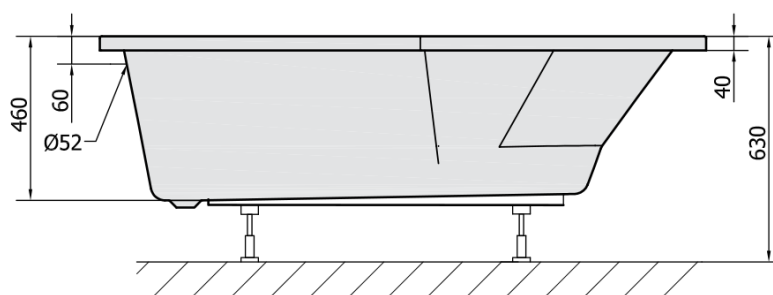

TIGRA R Asymmetric Bath 170x80x46cm, White Matt

Order code: 90611.11

Size

Length: 1700 mm
 Width: 800 mm
 Height: 460 mm
 Volume: 225 l

Properties

Colour: White matt
 Material: Acrylate
 Warranty: 10 years

Technical sheet

VOLUME 225L