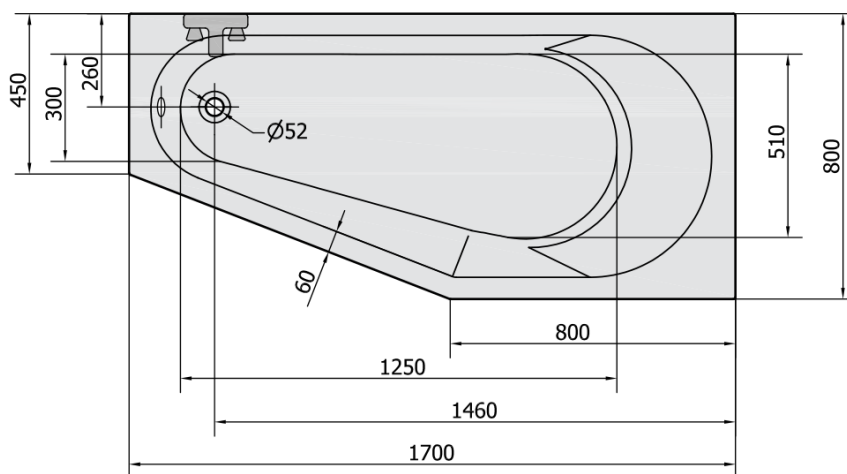

TIGRA R Asymmetric Bath 170x80x46cm, White Matt

Order code: 90611.11

Size

Length: 1700 mm
 Width: 800 mm
 Height: 460 mm
 Volume: 225 l

Properties

Colour: White matt
 Material: Acrylate
 Warranty: 10 years

Technical sheet

VOLUME 225L