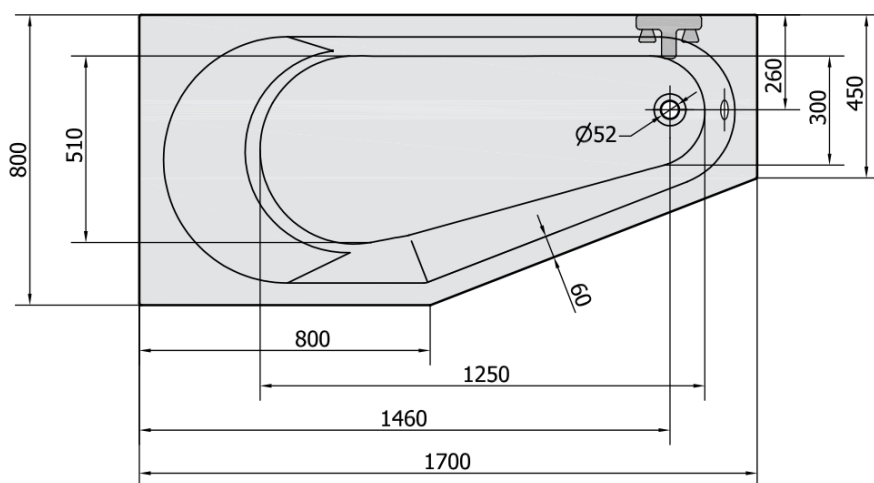

TIGRA L Asymmetric Bath 170x80x46cm, grey

Order code: 90111.30

Size

Length: 1700 mm
 Width: 800 mm
 Height: 460 mm
 Volume: 225 l

Properties

Colour: Grey
 Material: Acrylate
 Warranty: 10 years

Technical sheet

VOLUME 225L