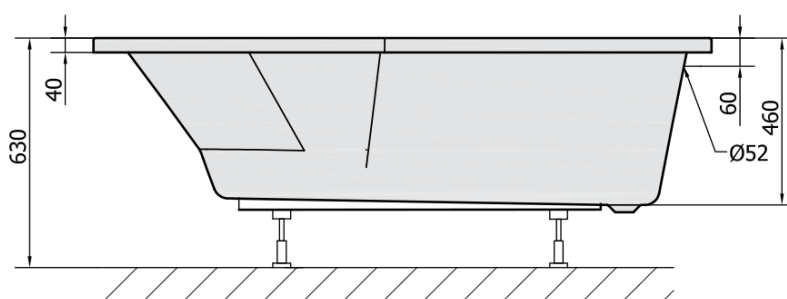

TIGRA L Asymmetric Bath 170x80x46cm, grey

Order code: 90111.30

Size

Length: 1700 mm
 Width: 800 mm
 Height: 460 mm
 Volume: 225 l

Properties

Colour: Grey
 Material: Acrylate
 Warranty: 10 years

Technical sheet

VOLUME 225L