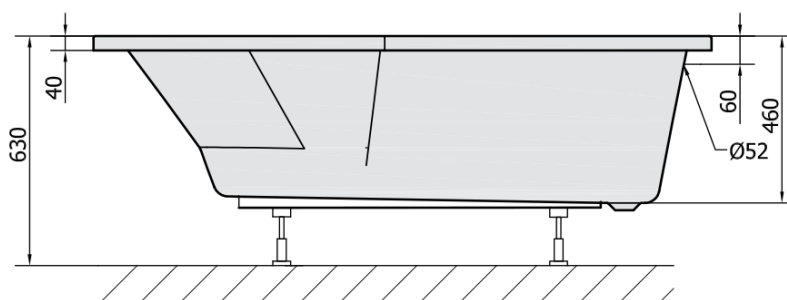

## TIGRA L Asymmetric Bath 170x80x46cm, White Matt

Order code: 90111.11

### Size

Length: 1700 mm  
 Width: 800 mm  
 Height: 460 mm  
 Volume: 225 l

### Technical sheet

VOLUME 225L