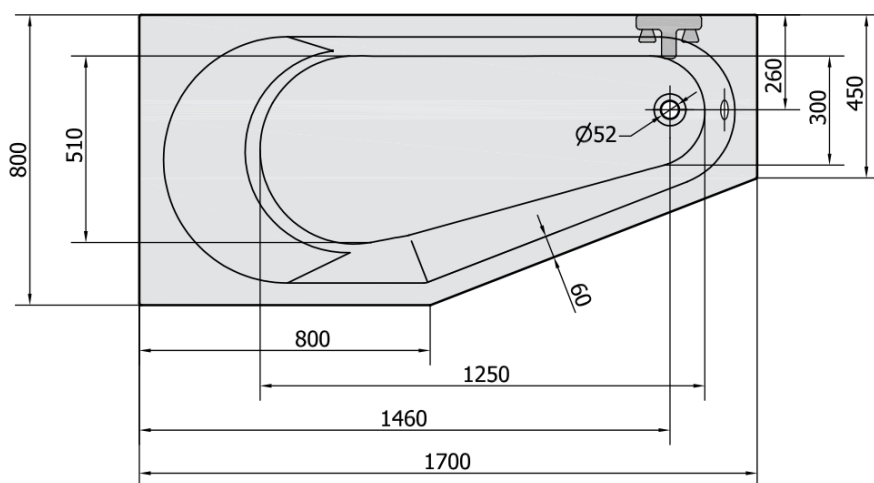

## TIGRA L Asymmetric Bath 170x80x46cm, White Matt

Order code: 90111.11

### Size

Length: 1700 mm  
 Width: 800 mm  
 Height: 460 mm  
 Volume: 225 l

### Technical sheet

VOLUME 225L