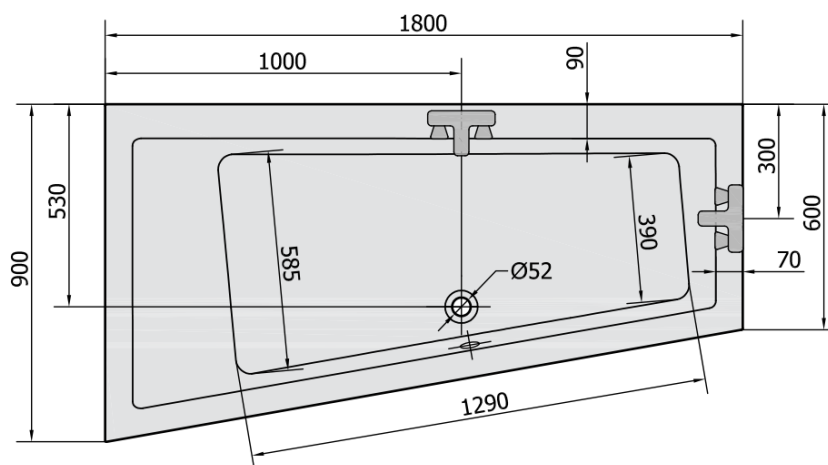

ANDRA L Asymmetric Bath 180x90x45cm, grey

Order code: 72872.30

Size

Length: 1800 mm
 Width: 900 mm
 Height: 450 mm
 Volume: 277 l

Properties

Colour: Grey
 Material: Acrylate
 Warranty: 10 years

Technical sheet

VOLUME 277L