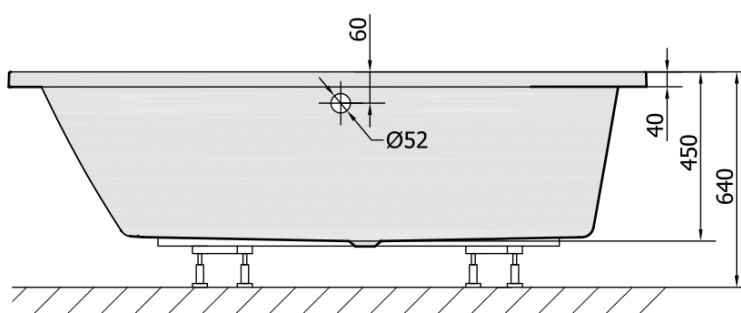

ANDRA L Asymmetric Bath 180x90x45cm, grey

Order code: 72872.30

Size

Length: 1800 mm
 Width: 900 mm
 Height: 450 mm
 Volume: 277 l

Properties

Colour: Grey
 Material: Acrylate
 Warranty: 10 years

Technical sheet

VOLUME 277L