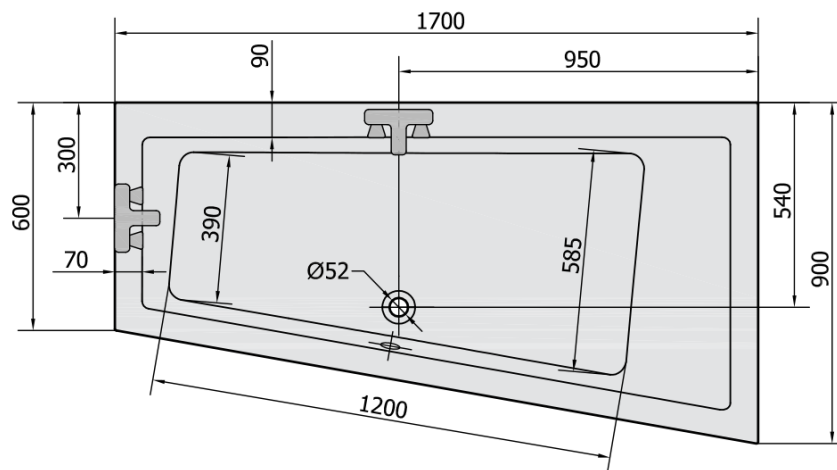

Order code: 81511.30

Size

Length: 1700 mm
Width: 900 mm
Height: 450 mm
Volume: 258 l

Properties

Colour: Grey
Material: Acrylate
Warranty: 10 years

Technical sheet

VOLUME 258L