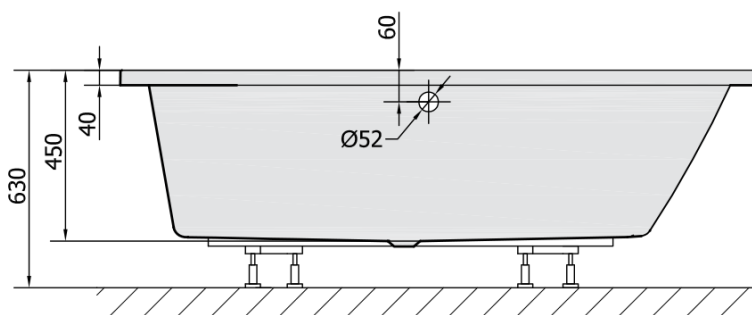

Order code: 81511.30

Size

Length: 1700 mm
Width: 900 mm
Height: 450 mm
Volume: 258 l

Properties

Colour: Grey
Material: Acrylate
Warranty: 10 years

Technical sheet

VOLUME 258L