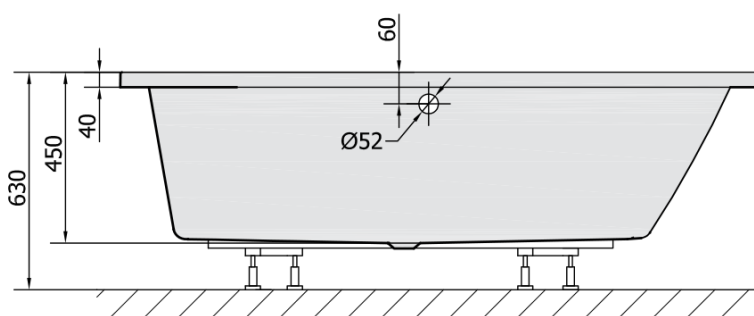

ANDRA R Asymmetric Bath 170x90x45cm, White Matt

Order code: 81511.11

Size

Length: 1700 mm
 Width: 900 mm
 Height: 450 mm
 Volume: 258 l

Properties

Colour: White matt
 Material: Acrylate
 Warranty: 10 years

Technical sheet

VOLUME 258L