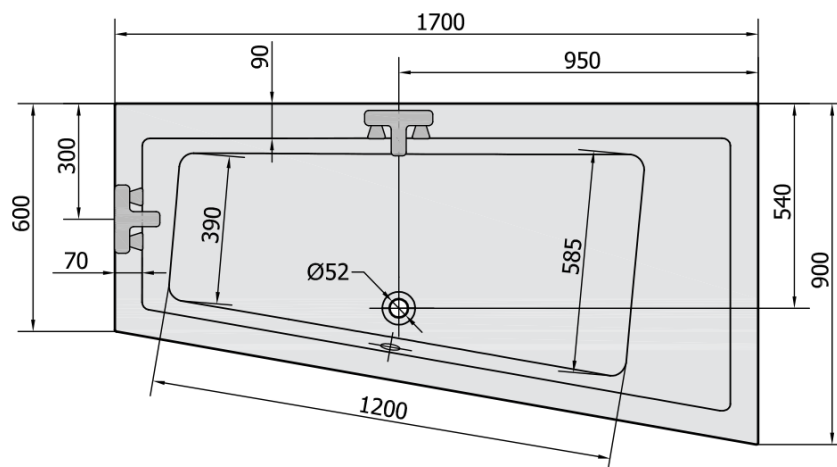

ANDRA R Asymmetric Bath 170x90x45cm, White Matt

Order code: 81511.11

Size

Length: 1700 mm
 Width: 900 mm
 Height: 450 mm
 Volume: 258 l

Properties

Colour: White matt
 Material: Acrylate
 Warranty: 10 years

Technical sheet

VOLUME 258L