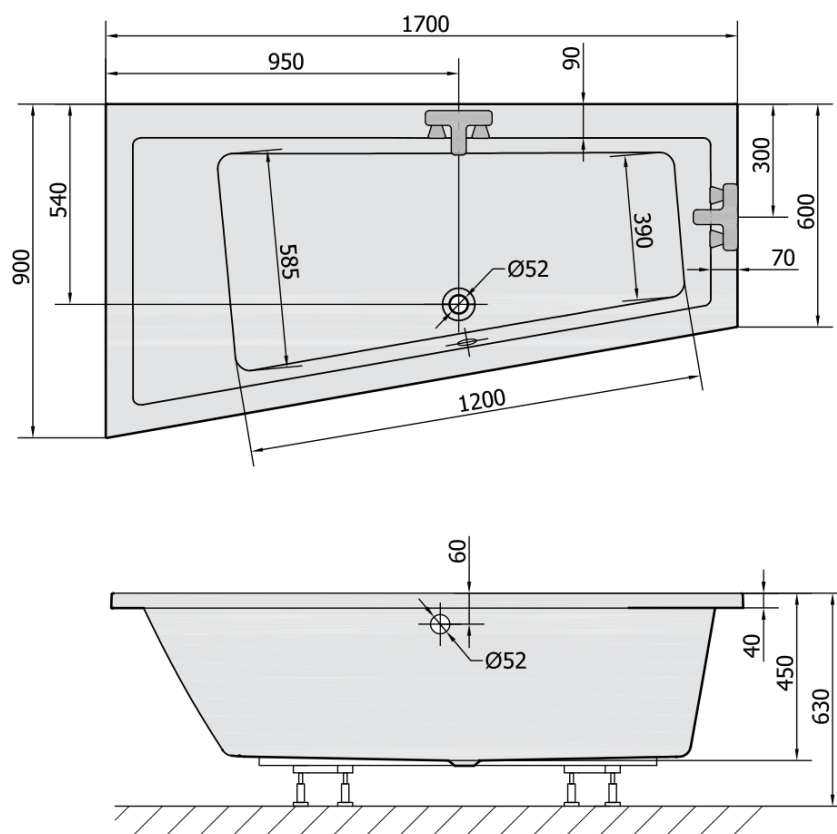

ANDRA L Asymmetric Bath 170x90x45cm, grey

Order code: 81111.30

Basic information

Brand: Polysan

Size

Length: 1700 mm

Width: 900 mm

Height: 450 mm

Volume: 258 l

Properties

Colour: Grey

Material: Acrylate

Shape: Asymmetric

Installation: Built-in

Waste diameter: 52 mm

Properties: Edge height 40 mm (Standard)

Weight / Piece: 31.69 kg

Packaging: 1 Piece

Warranty: 10 years

We recommend buy

1 Piece Sound insulation bath tape, 3m (Order code: 93400)

1 Piece Bath Trap 6/4", height: 42mm, DN40 (Order code: 71712)

1 Piece Bath Support Legs for Acrylic Bath Polysan, 51,5-74,5cm, Pair (Order code: PO60-80)

Technical sheet

VOLUME 258L