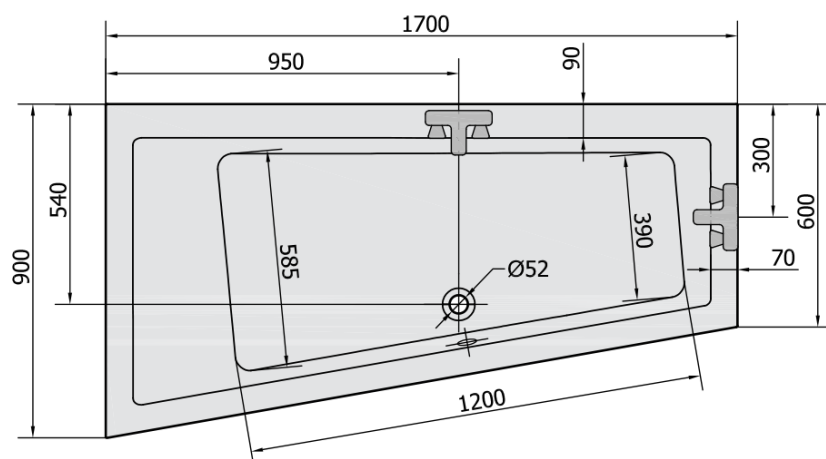

## ANDRA L Asymmetric Bath 170x90x45cm, grey

Order code: 81111.30

### Size

Length: 1700 mm  
 Width: 900 mm  
 Height: 450 mm  
 Volume: 258 l

### Technical sheet

VOLUME 258L