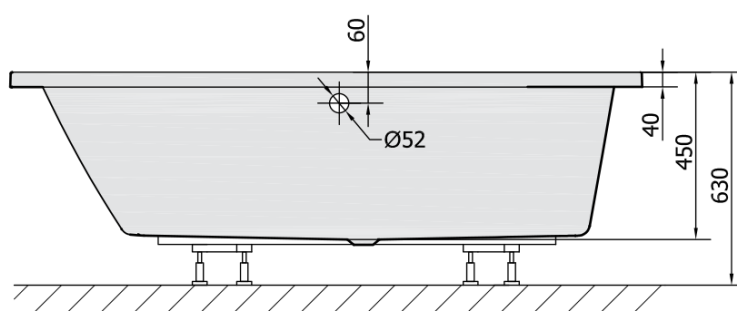

## ANDRA L Asymmetric Bath 170x90x45cm, grey

Order code: 81111.30

### Size

Length: 1700 mm  
 Width: 900 mm  
 Height: 450 mm  
 Volume: 258 l

### Technical sheet

VOLUME 258L