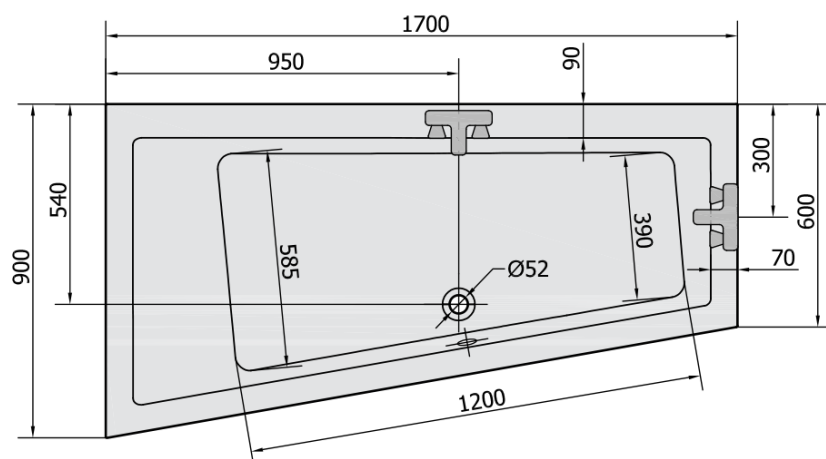

ANDRA L Asymmetric Bath 170x90x45cm, White Matt

Order code: 81111.11

Size

Length: 1700 mm
 Width: 900 mm
 Height: 450 mm
 Volume: 258 l

Properties

Colour: White matt
 Material: Acrylate
 Warranty: 10 years

Technical sheet

VOLUME 258L