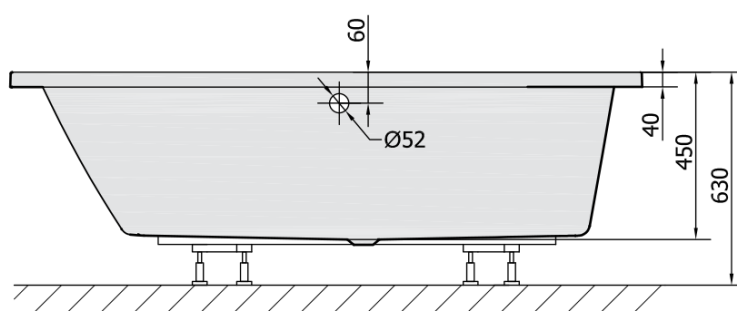

ANDRA L Asymmetric Bath 170x90x45cm, White Matt

Order code: 81111.11

Size

Length: 1700 mm
 Width: 900 mm
 Height: 450 mm
 Volume: 258 l

Properties

Colour: White matt
 Material: Acrylate
 Warranty: 10 years

Technical sheet

VOLUME 258L