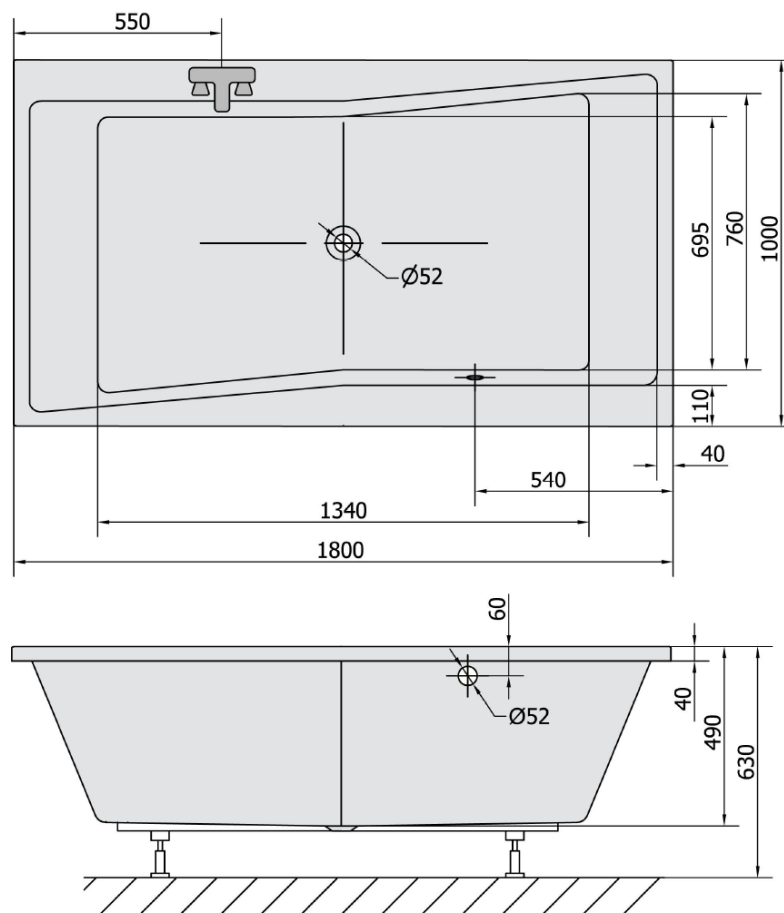

QUEST Rectangular Bath 180x100x49cm, grey

Order code: 78511.30

Basic information

Brand: Polysan

Size

Length: 1800 mm

Width: 1000 mm

Height: 490 mm

Volume: 447 l

Properties

Colour: Grey

Material: Acrylate

Shape: Rectangular

Installation: Built-in

Waste diameter: 52 mm

Properties: Bilateral, Edge height 40 mm (Standard)

Package does not contain: Trap, Pop Up Bath Waste

Weight / Piece: 37.54 kg

Packaging: 1 Piece

Warranty: 10 years

We recommend buy

1 Piece Sound insulation bath tape, 3m (Order code: 93400)

1 Piece Bath Support Legs for Acrylic Bath Polysan, 89cm, Pair (Order code: PO100-100)

1 Piece Bath Trap 6/4", height: 42mm, DN40 (Order code: 71712)

1 Piece Bathtub set, bovden mechanism, length 1200mm, plug 72mm, chrome (Order code: 71856)

Technical sheet

VOLUME 447L