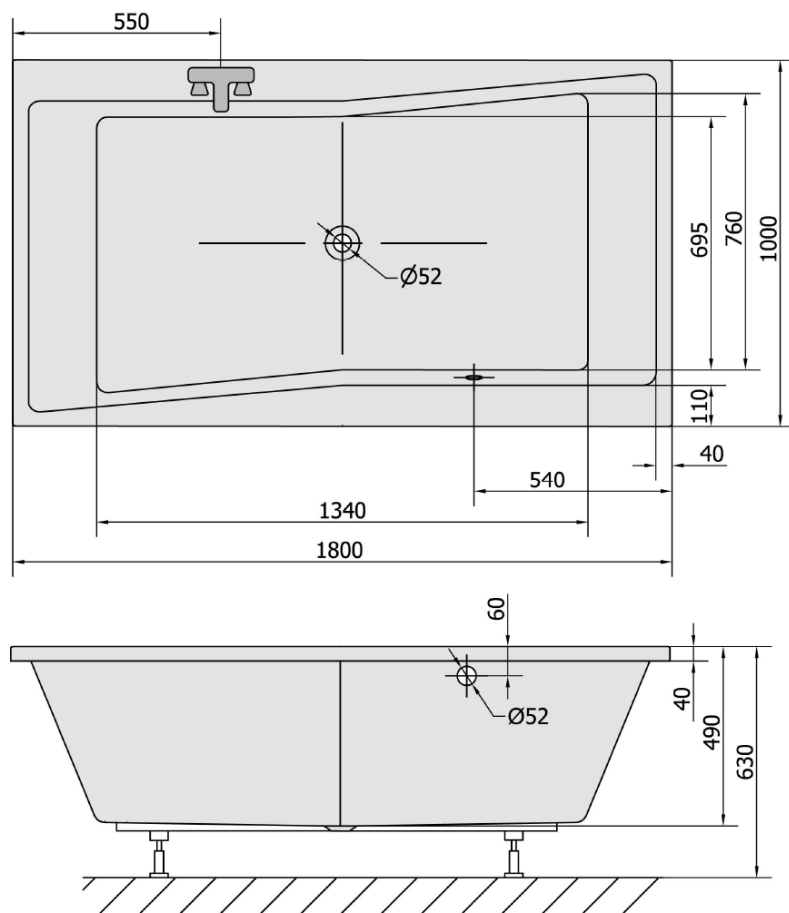

QUEST Rectangular Bath 180x100x49cm, grey

Order code: 78511.30

Basic information

Brand: Polysan

Size

Length: 1800 mm

Width: 1000 mm

Height: 490 mm

Volume: 447 l

Properties

Colour: Grey

Material: Acrylate

Shape: Rectangular

Installation: Built-in

Waste diameter: 52 mm

Properties: Bilateral, Edge height 40 mm (Standard)

Package does not contain: Pop Up Bath Waste

Weight / Piece: 37.54 kg

Packaging: 1 Piece

Warranty: 10 years

We recommend buy

1 Piece Bath Trap 6/4", height: 42mm, DN40 (Order code: 71712)

1 Piece Sound insulation bath tape, 3m (Order code: 93400)

1 Piece Pop Up Bath Waste (L) 1275mm, Plug 72mm, Chrome (Order code: 71683)

1 Piece Bath Support Legs for Acrylic Bath Polysan, 89cm, Pair (Order code: PO100-100)

Technical sheet

VOLUME 447L