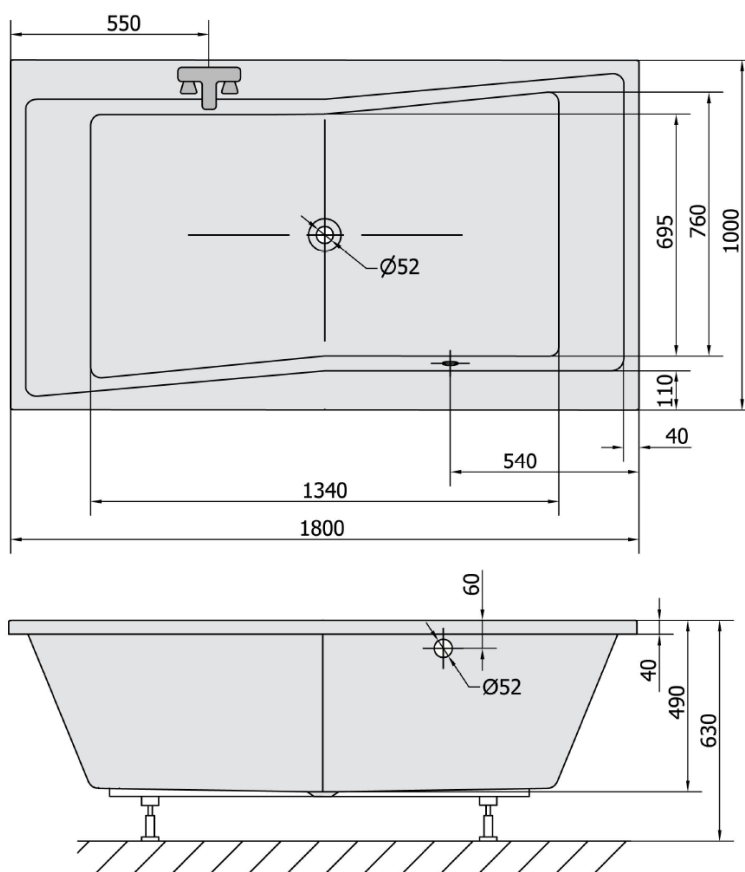

QUEST Rectangular Bath 180x100x49cm, grey

Order code: 78511.30

Size

Length: 1800 mm
 Width: 1000 mm
 Height: 490 mm
 Volume: 447 l

Properties

Colour: Grey
 Material: Acrylate
 Warranty: 10 years

Technical sheet

VOLUME 447L