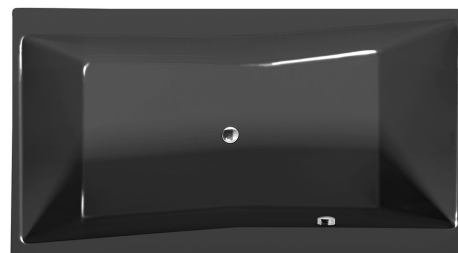

QUEST Rectangular Bath 180x100x49cm, grey

Order code: 78511.30

Size

Length: 1800 mm
 Width: 1000 mm
 Height: 490 mm
 Volume: 447 l

Properties

Colour: Grey
 Material: Acrylate
 Warranty: 10 years

Technical sheet

VOLUME 447L