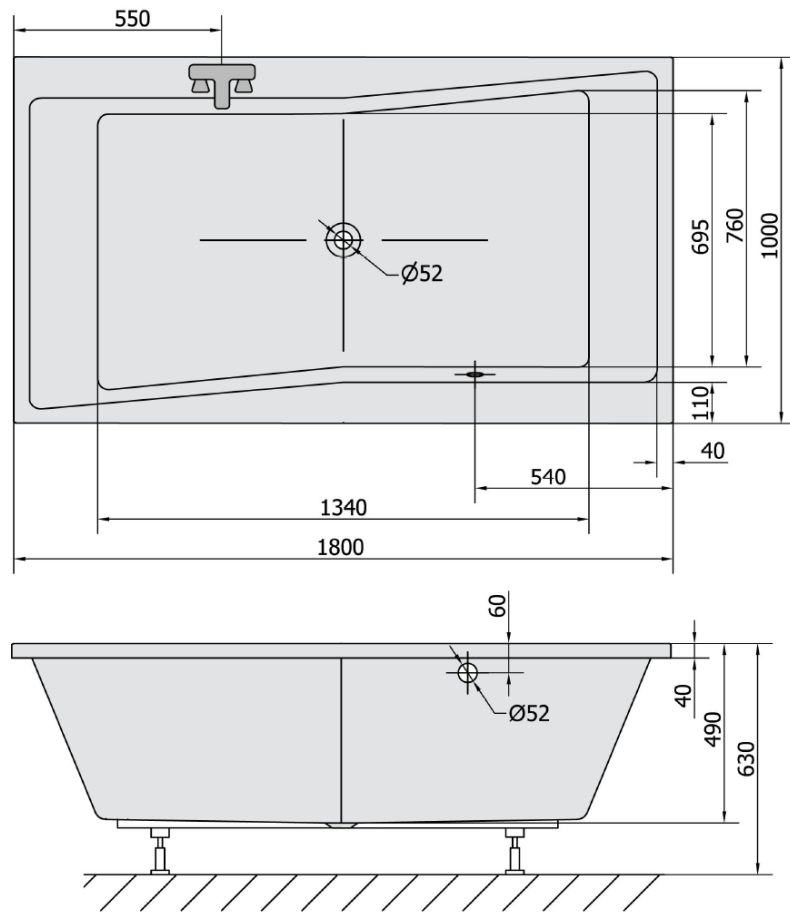

Order code: 78511.11

Basic information

Brand: Polysan

Size

Length: 1800 mm

Width: 1000 mm

Height: 490 mm

Volume: 447 l

Properties

Colour: White matt

Material: Acrylate

Shape: Rectangular

Installation: Built-in

Waste diameter: 52 mm

Properties: Bilateral, Edge height 40 mm (Standard)

Package does not contain: Pop Up Bath Waste

Weight / Piece: 37.54 kg

Packaging: 1 Piece

Warranty: 10 years

We recommend buy

1 Piece Bath Trap 6/4", height: 42mm, DN40 (Order code: 71712)

1 Piece Sound insulation bath tape, 3m (Order code: 93400)

1 Piece Pop Up Bath Waste (L) 1275mm, Plug 72mm, Chrome (Order code: 71683)

1 Piece Bath Support Legs for Acrylic Bath Polysan, 89cm, Pair (Order code: PO100-100)

Technical sheet

VOLUME 447L