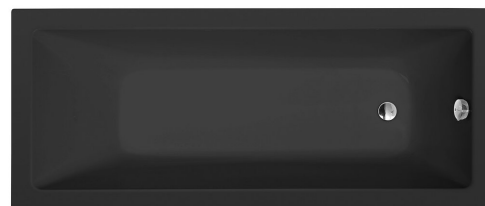

NOEMI Rectangular Bath 170x70x39cm, Black Matt

Order code: 71708.21

Size

Length: 1700 mm
 Width: 700 mm
 Height: 390 mm
 Volume: 197 l

Properties

Colour: Black matt
 Material: Acrylate
 Warranty: 10 years

Technical sheet

VOLUME 197L