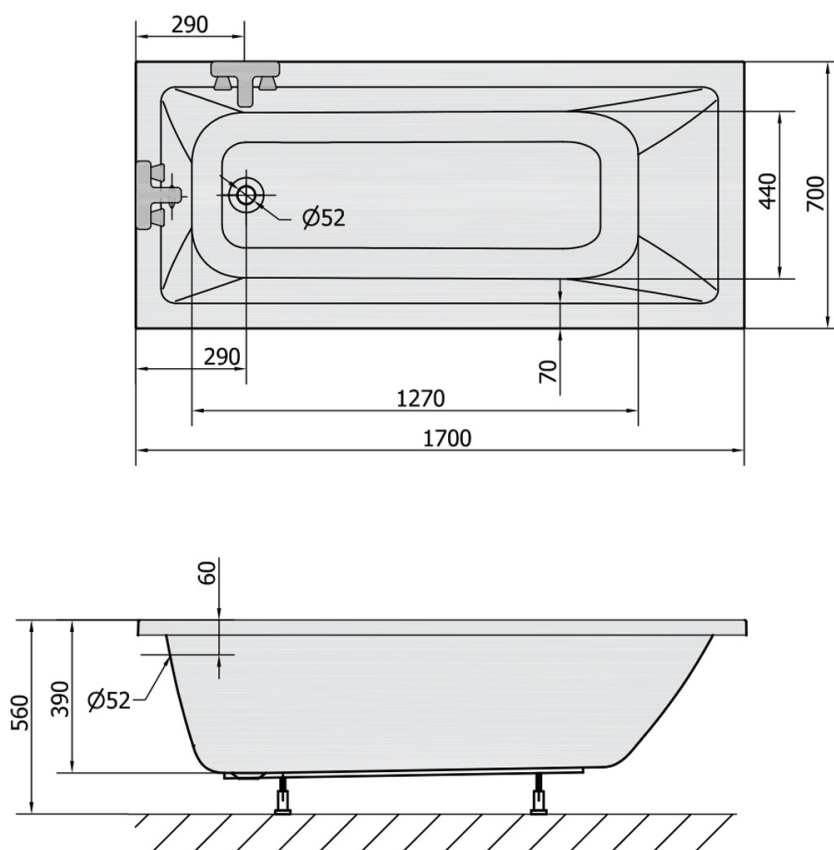

NOEMI Rectangular Bath 170x70x39cm, Black Matt

Order code: 71708.21

Size

Length: 1700 mm
 Width: 700 mm
 Height: 390 mm
 Volume: 197 l

Properties

Colour: Black matt
 Material: Acrylate
 Warranty: 10 years

Technical sheet

VOLUME 197L