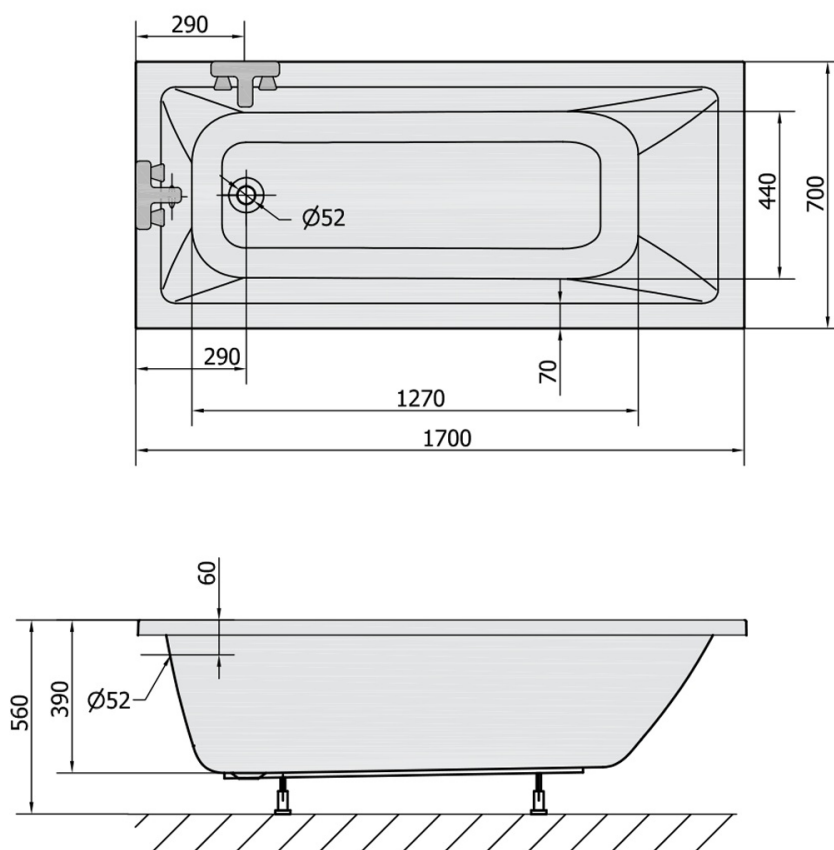

NOEMI Rectangular Bath 170x70x39cm, White Matt

Order code: 71708.11

Size

Length: 1700 mm
 Width: 700 mm
 Height: 390 mm
 Volume: 197 l

Properties

Colour: White matt
 Material: Acrylate
 Warranty: 10 years

Technical sheet

VOLUME 197L