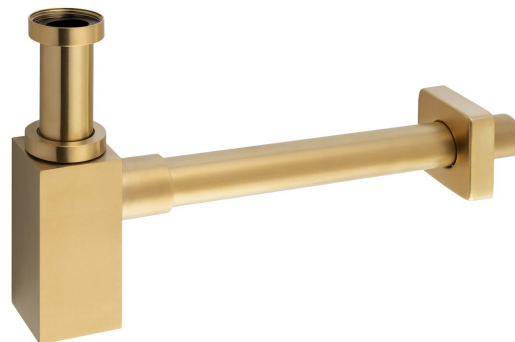

Washbasin waste trap 5/4", drain 32mm, square, gold matt

Order code: SI419

Basic information

Brand: Sapho

Properties

Colour: Gold matt

Material: Brass

Waste diameter: 32 mm

Thread size: 5/4"

Equipment: PVD

Weight / Piece: 0.94 kg

Packaging: 1 Piece

Warranty: 2 years

Washbasin waste trap 5/4", drain 32mm, square, gold matt

 SAPHO

Technical sheet