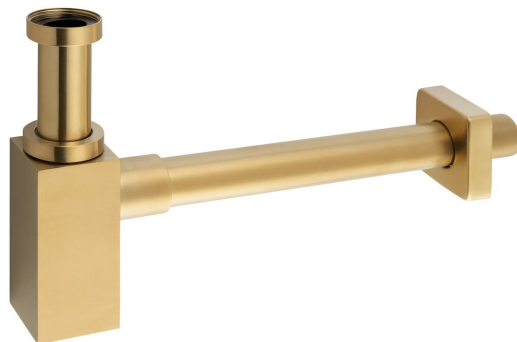

Washbasin waste trap 5/4", drain 32mm, square, gold matt

Order code: SI419

Basic information

Brand: Sapho

Properties

Colour: Gold matt
Material: Brass
Waste diameter: 32 mm
Thread size: 5/4"
Equipment: PVD
Weight / Piece: 0.94 kg
Packaging: 1 Piece
Warranty: 2 years

Washbasin waste trap 5/4", drain 32mm, square, gold matt

 SAPHO

Technical sheet