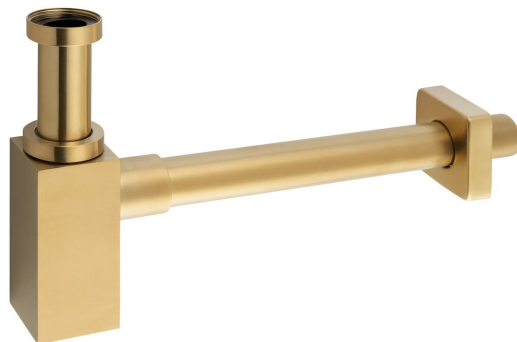

Washbasin waste trap 5/4", drain 32mm, square, gold matt

Order code: SI419

Basic information

Brand: Sapho

Properties

Colour: Gold matt
Material: Brass
Waste diameter: 32 mm
Thread size: 5/4"
Equipment: PVD
Weight / Piece: 0.94 kg
Packaging: 1 Piece
Warranty: 2 years

Washbasin waste trap 5/4", drain 32mm, square, gold matt

 **SAPHO**

Technical sheet