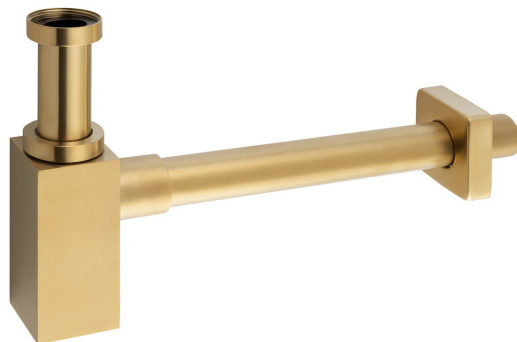

Washbasin waste trap 5/4", drain 32mm, square, gold matt

Order code: SI419

Basic information

Brand: Sapho

Properties

Colour: Gold matt

Material: Brass

Waste diameter: 32 mm

Thread size: 5/4"

Equipment: PVD

Weight / Piece: 0.94 kg

Packaging: 1 Piece

Warranty: 2 years

Washbasin waste trap 5/4", drain 32mm, square, gold matt

 SAPHO

Technical sheet