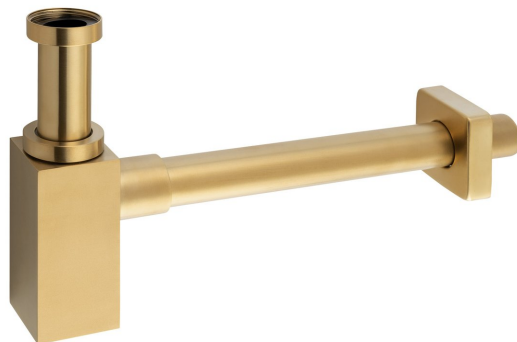

Washbasin waste trap 5/4", drain 32mm, square, gold matt

Order code: SI419

Basic information

Brand: Sapho

Properties

Colour: Gold matt

Material: Brass

Waste diameter: 32 mm

Thread size: 5/4"

Equipment: PVD

Weight / Piece: 0.94 kg

Packaging: 1 Piece

Warranty: 2 years

Washbasin waste trap 5/4", drain 32mm, square, gold matt

 **SAPHO**

Technical sheet