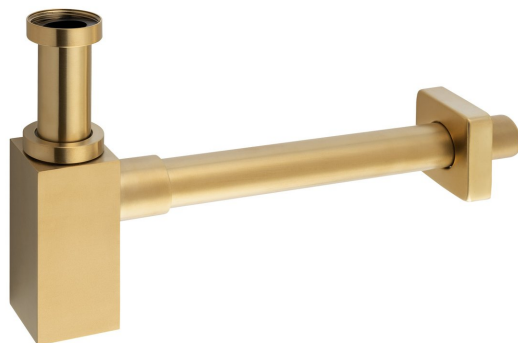

Washbasin Bottle Trap 5/4", Diameter 32mm, Square, gold matt

Order code: SI419

Properties

Colour: Gold matt

Material: Brass

Warranty: 2 years

Technical sheet