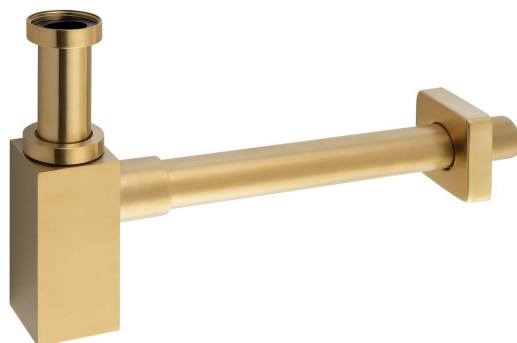

Washbasin waste trap 5/4", drain 32mm, square, gold matt

Order code: SI419

Properties

Colour: Gold matt

Material: Brass

Warranty: 2 years

Technical sheet