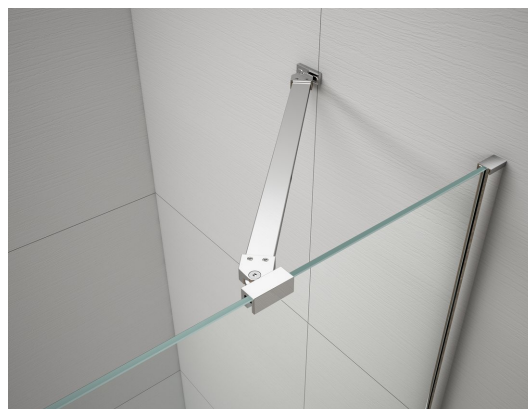

ESCA Shower Enclosure Corner Support Bar 900mm, chrome

Order code: ES7810

Basic information

Brand: Polysan
Series: ESCA

Properties

Profile colour: Chrome - polished aluminum
Weight / Piece: 0.5 kg
Packaging: 1 Piece
Warranty: 3 years

**ESCA Shower Enclosure Corner Support Bar
900mm, chrome**

Technical sheet

ESCA Shower Enclosure Corner Support Bar
900mm, chrome