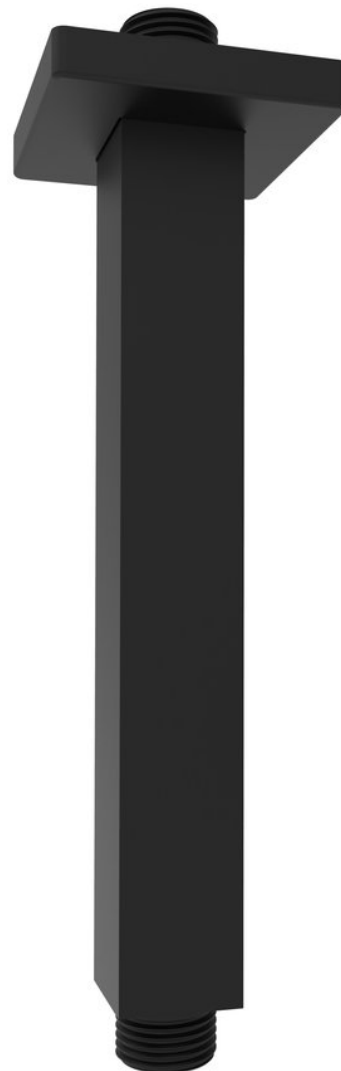

Ceiling shower spout, square, 200mm, black matt

Order code: 1205-07B

Basic information

Brand: Sapho

Size

Length: 200 mm

Height: 200 mm

Properties

Colour: Black matt

Material: Brass

Shape: Square

Installation: Overhead

Weight / Piece: 0.26 kg

Packaging: 1 Piece

Warranty: 2 years

Technical sheet