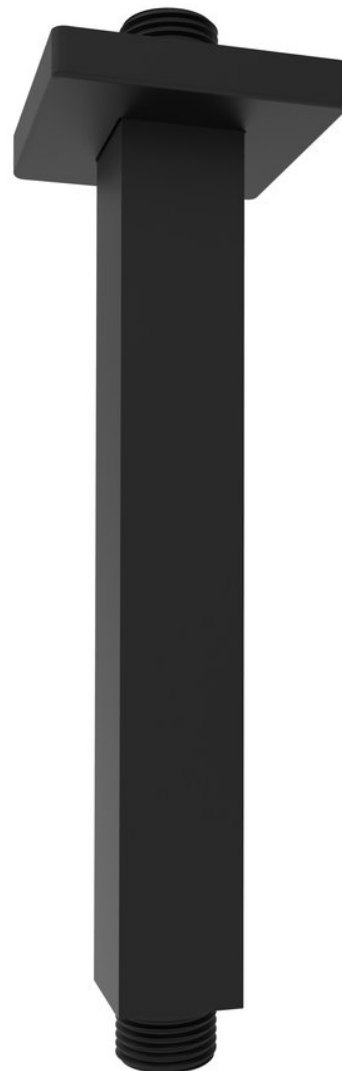

Ceiling shower spout, square, 200mm, black matt

Order code: 1205-07B

Basic information

Brand: Sapho

Size

Length: 200 mm

Height: 200 mm

Properties

Colour: Black matt

Material: Brass

Shape: Square

Installation: Overhead

Weight / Piece: 0.26 kg

Packaging: 1 Piece

Warranty: 2 years

Technical sheet