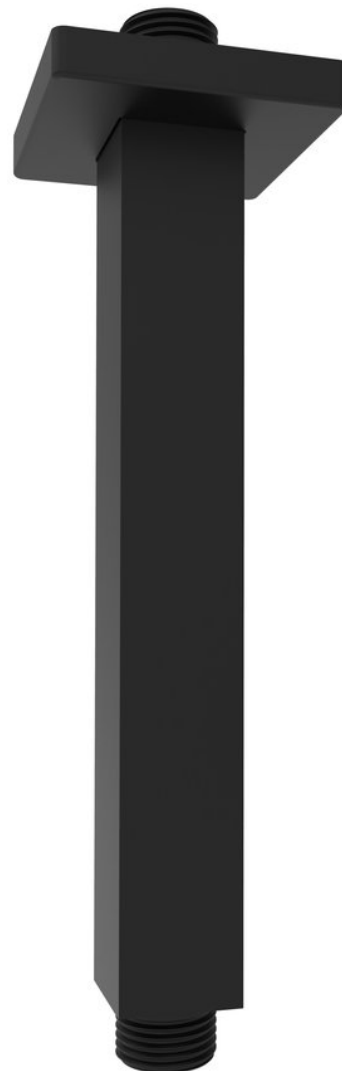

## Ceiling shower spout, square, 200mm, black matt

**Order code:** 1205-07B

### Basic information

**Brand:** Sapho

### Size

**Length:** 200 mm

**Height:** 200 mm

### Properties

**Colour:** Black matt

**Material:** Brass

**Shape:** Square

**Installation:** Overhead

**Weight / Piece:** 0.26 kg

**Packaging:** 1 Piece

**Warranty:** 2 years