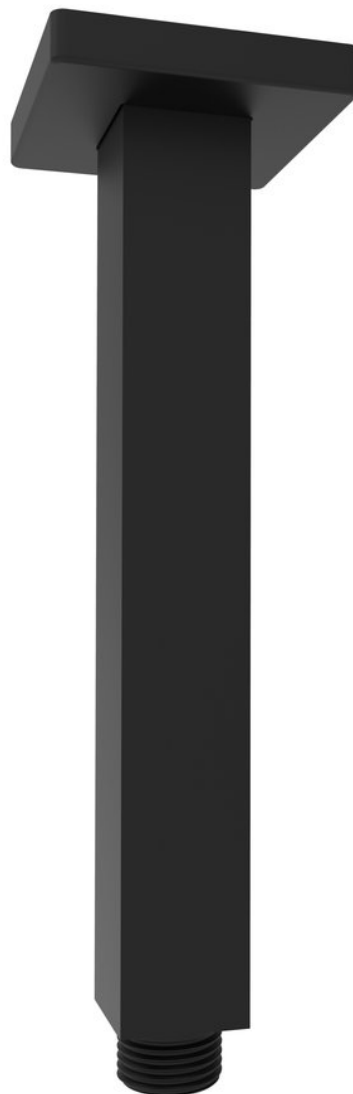

Ceiling shower spout, square, 200mm, black matt

Order code: 1205-07B

Basic information

Brand: Sapho

Size

Length: 200 mm

Height: 200 mm

Properties

Colour: Black matt

Material: Brass

Shape: Square

Installation: Overhead

Weight / Piece: 0.26 kg

Packaging: 1 Piece

Warranty: 2 years

Technical sheet