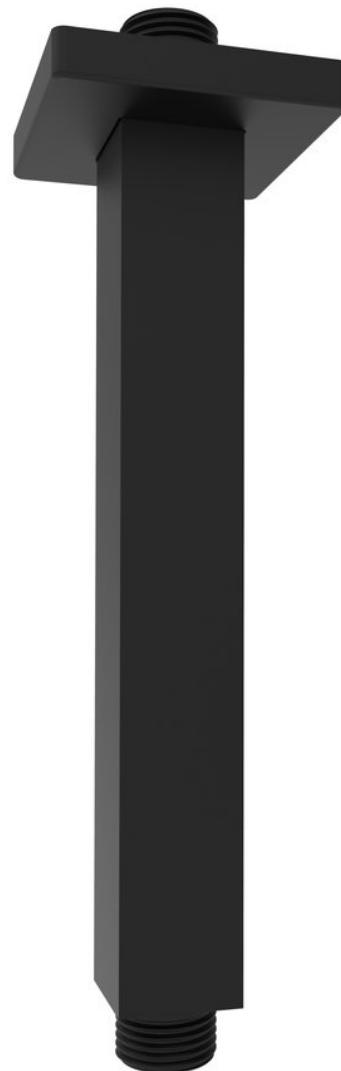

## Ceiling shower spout, square, 200mm, black matt

**Order code:** 1205-07B

### Basic information

**Brand:** Sapho

### Size

**Length:** 200 mm

**Height:** 200 mm

### Properties

**Colour:** Black matt

**Material:** Brass

**Shape:** Square

**Installation:** Overhead

**Weight / Piece:** 0.26 kg

**Packaging:** 1 Piece

**Warranty:** 2 years