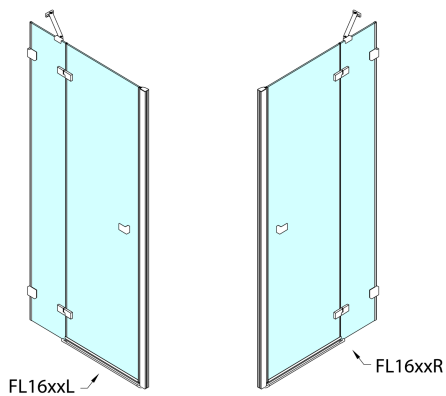

## FORTIS EDGE alcove shower door 1100mm, clear glass, right

Order code: FL1611R

### Size

Width: 1100 mm

Height: 2000 mm

## Technical sheet

|        | A (mm)    | B (mm) |
|--------|-----------|--------|
| FL1680 | 790-805   | ≈ 190  |
| FL1690 | 890-905   | ≈ 290  |
| FL1610 | 990-1005  | ≈ 390  |
| FL1611 | 1090-1105 | ≈ 490  |
| FL1612 | 1190-1205 | ≈ 590  |